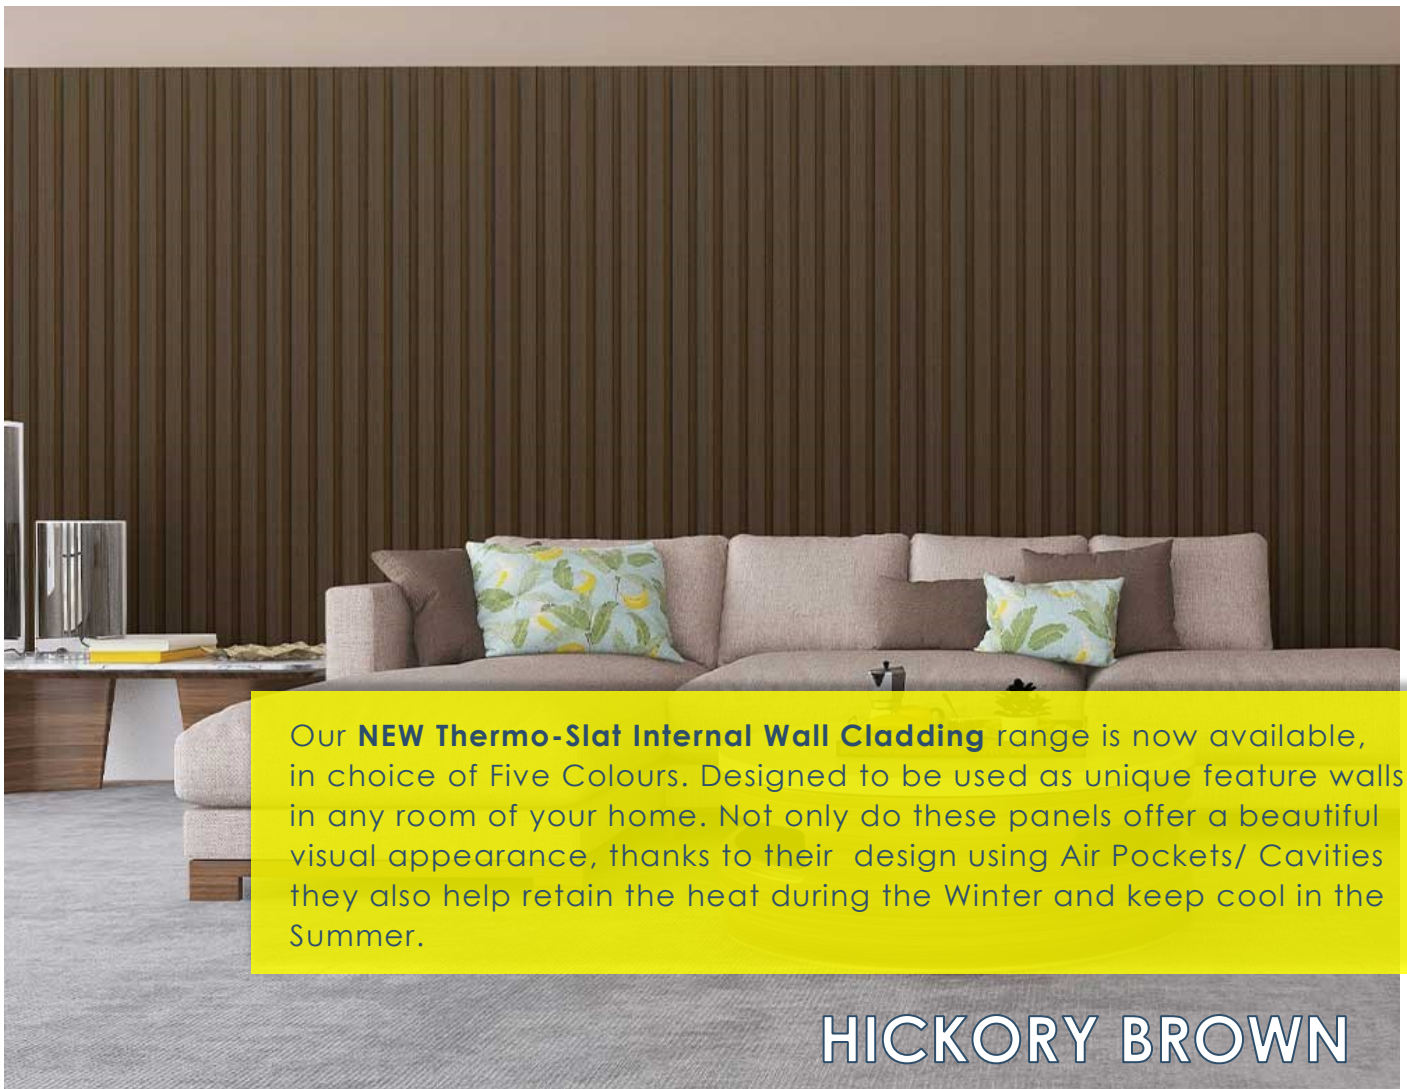

Our **NEW Thermo-Slat Internal Wall Cladding** range is now available, in choice of Five Colours. Designed to be used as unique feature walls in any room of your home. Not only do these panels offer a beautiful visual appearance, thanks to their design using Air Pockets/ Cavities they also help retain the heat during the Winter and keep cool in the Summer.

HICKORY BROWN