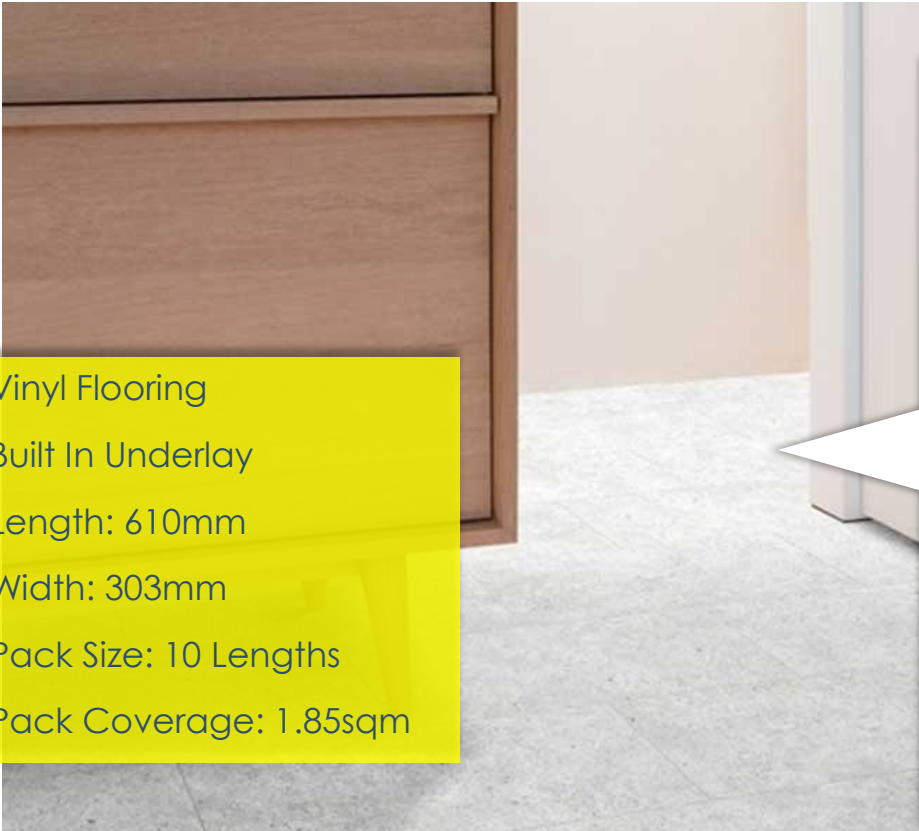

LAYRED®
Engineered vinyl floors

Vinyl Flooring
Built In Underlay
Length: 610mm
Width: 303mm
Pack Size: 10 Lengths
Pack Coverage: 1.85sqm