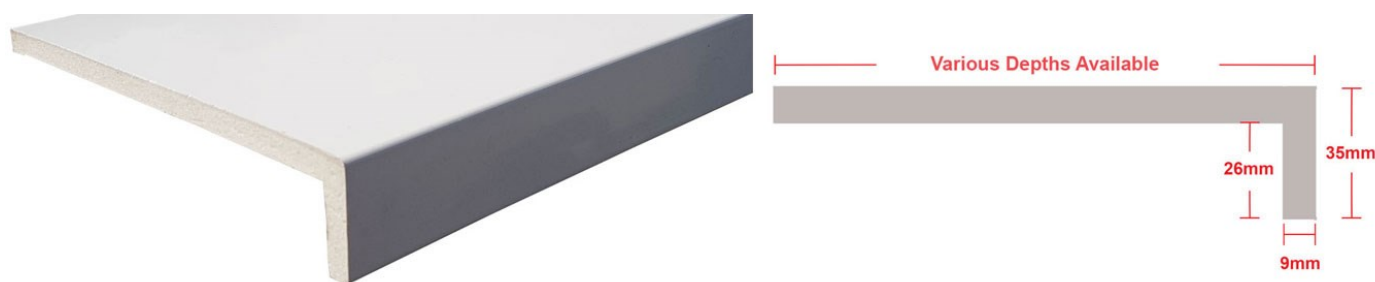

PVC White Windows Sills

Wood Windows Sills are often exposed to heavy wear and tear, warping and discoloration. Our White PVC Window Sills create an attractive, stay bright, clean appearance. With the advantage of PVC these Window Sills are Waterproof allowing the boards to be used in any room in your home.

PRODUCT	LENGTH	PRODUCT CODE	PRICE
9mm 150mm White Coverboard	2500mm	97WHCB1502.5	£11.13
9mm 175mm White Coverboard	2500mm	97WHCB1752.5	£12.46
9mm 200mm White Coverboard	2500mm	97WHCB2002.5	£13.56
9mm 225mm White Coverboard	2500mm	97WHCB2252.5	£14.85
9mm 250mm White Coverboard	2500mm	97WHCB2502.5	£16.73
9mm 300mm White Coverboard	2500mm	97WHCB3002.5	£19.23
9mm 400mm White Coverboard	2500mm	97WHCB4052.5	£27.81
9mm 605mm White Coverboard	2500mm	97WHCB6052.5	£35.28