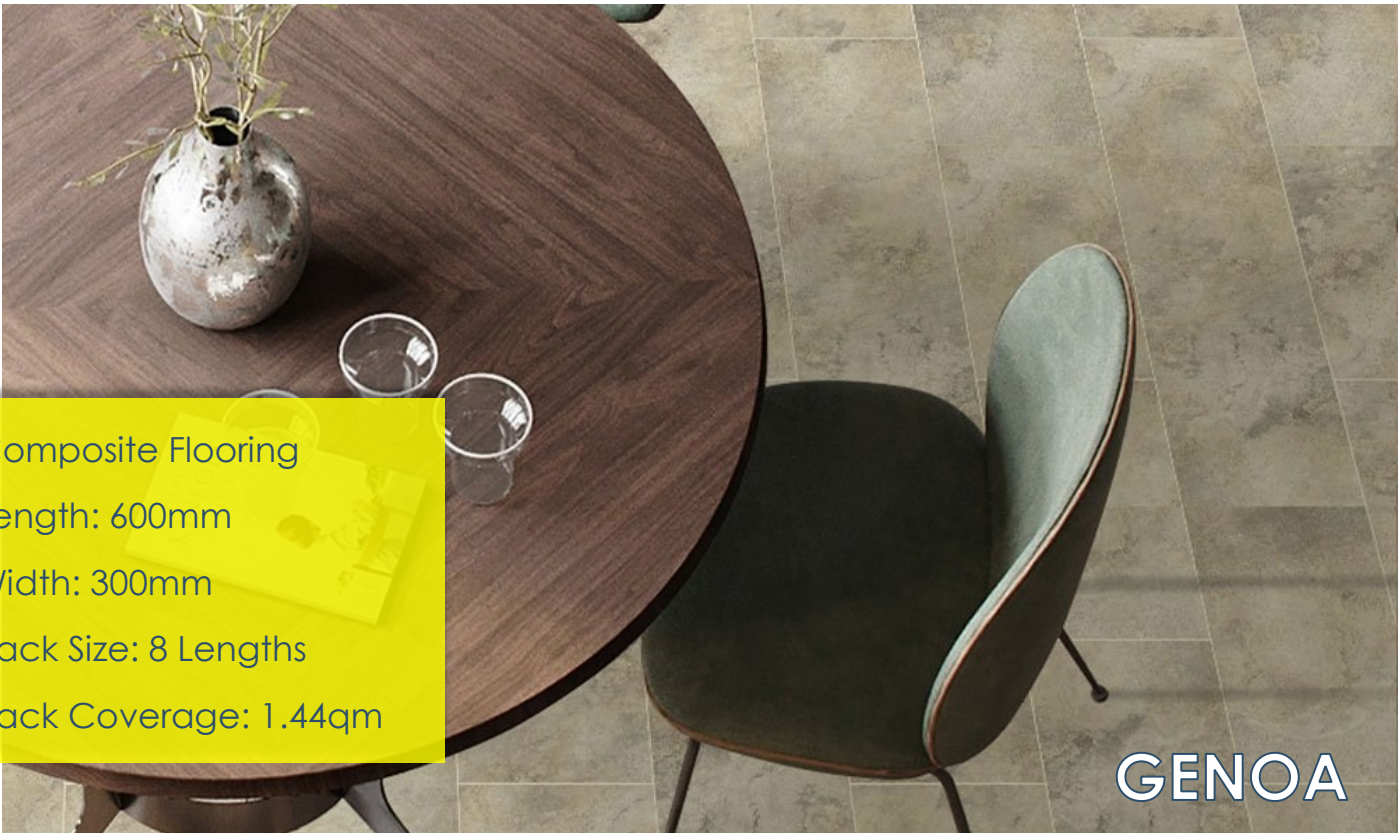

WOOD & STONE
NATURAL
COLLECTION

Composite Flooring
Length: 600mm
Width: 300mm
Pack Size: 8 Lengths
Pack Coverage: 1.44qm

GENOA

VERONA
98QMBNS01

Price Per Pack: £67.00

LIVORNO
98QMBNS02

Price Per Pack: £67.00