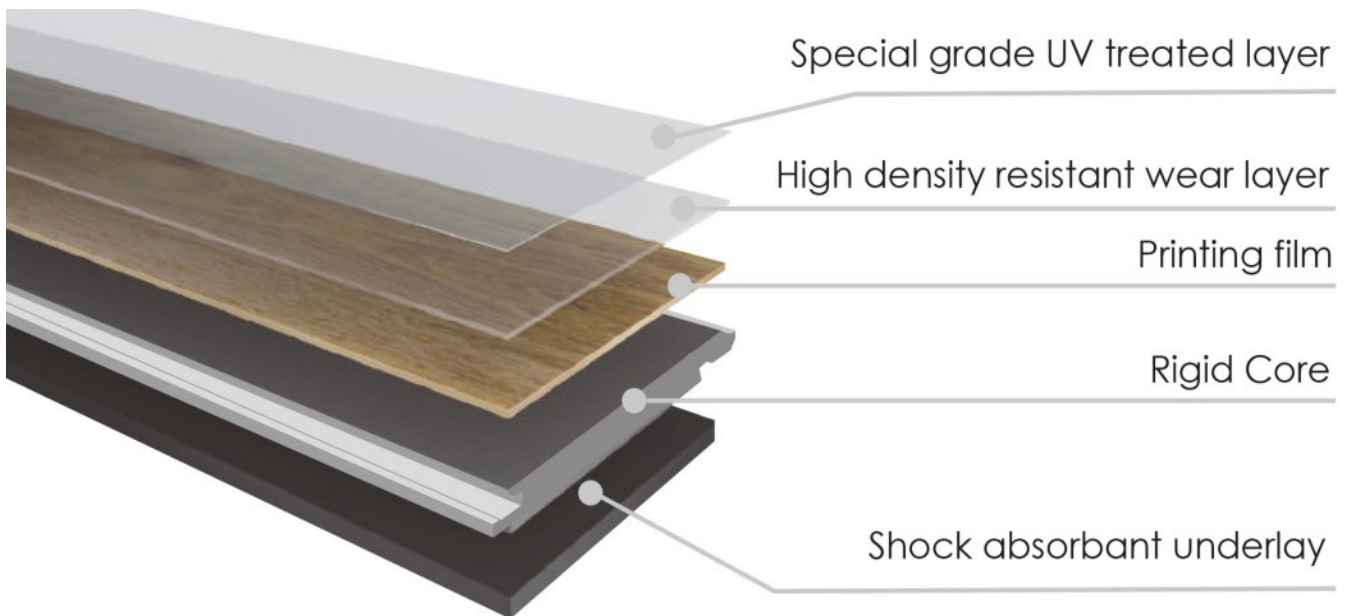

Price Per Pack: £67.00

Price Per Pack: £67.00

Rigid core, or SPC (solid polymer core) is made of a composite core construction and is a step up from traditional solid LVF.

Featuring a higher filler content and higher density, the lack of foaming agent used means air bubbles in the core are omitted; the result is a thinner, harder and stiffer plank.