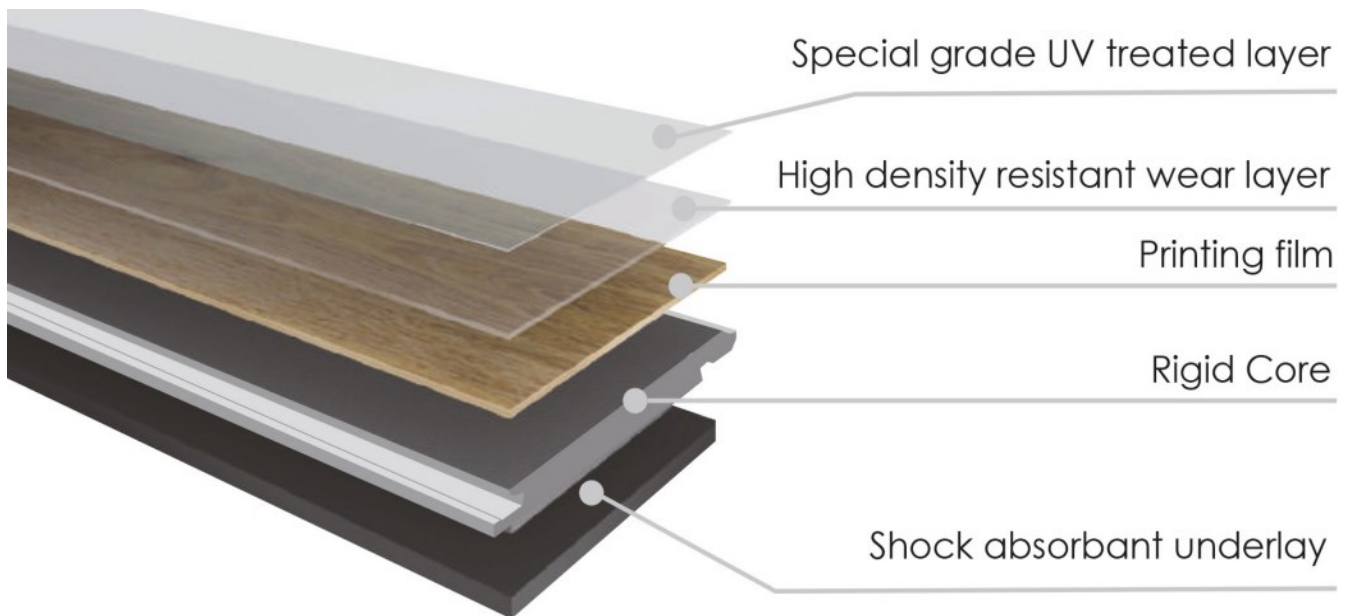

Price Per Pack: £74.10

SWEDISH OAK
98QMBNW06

Price Per Pack: £74.10

Rigid core, or SPC (solid polymer core) is made of a composite core construction and is a step up from traditional solid LVF.

Featuring a higher filler content and higher density, the lack of foaming agent used means air bubbles in the core are omitted; the result is a thinner, harder and stiffer plank.