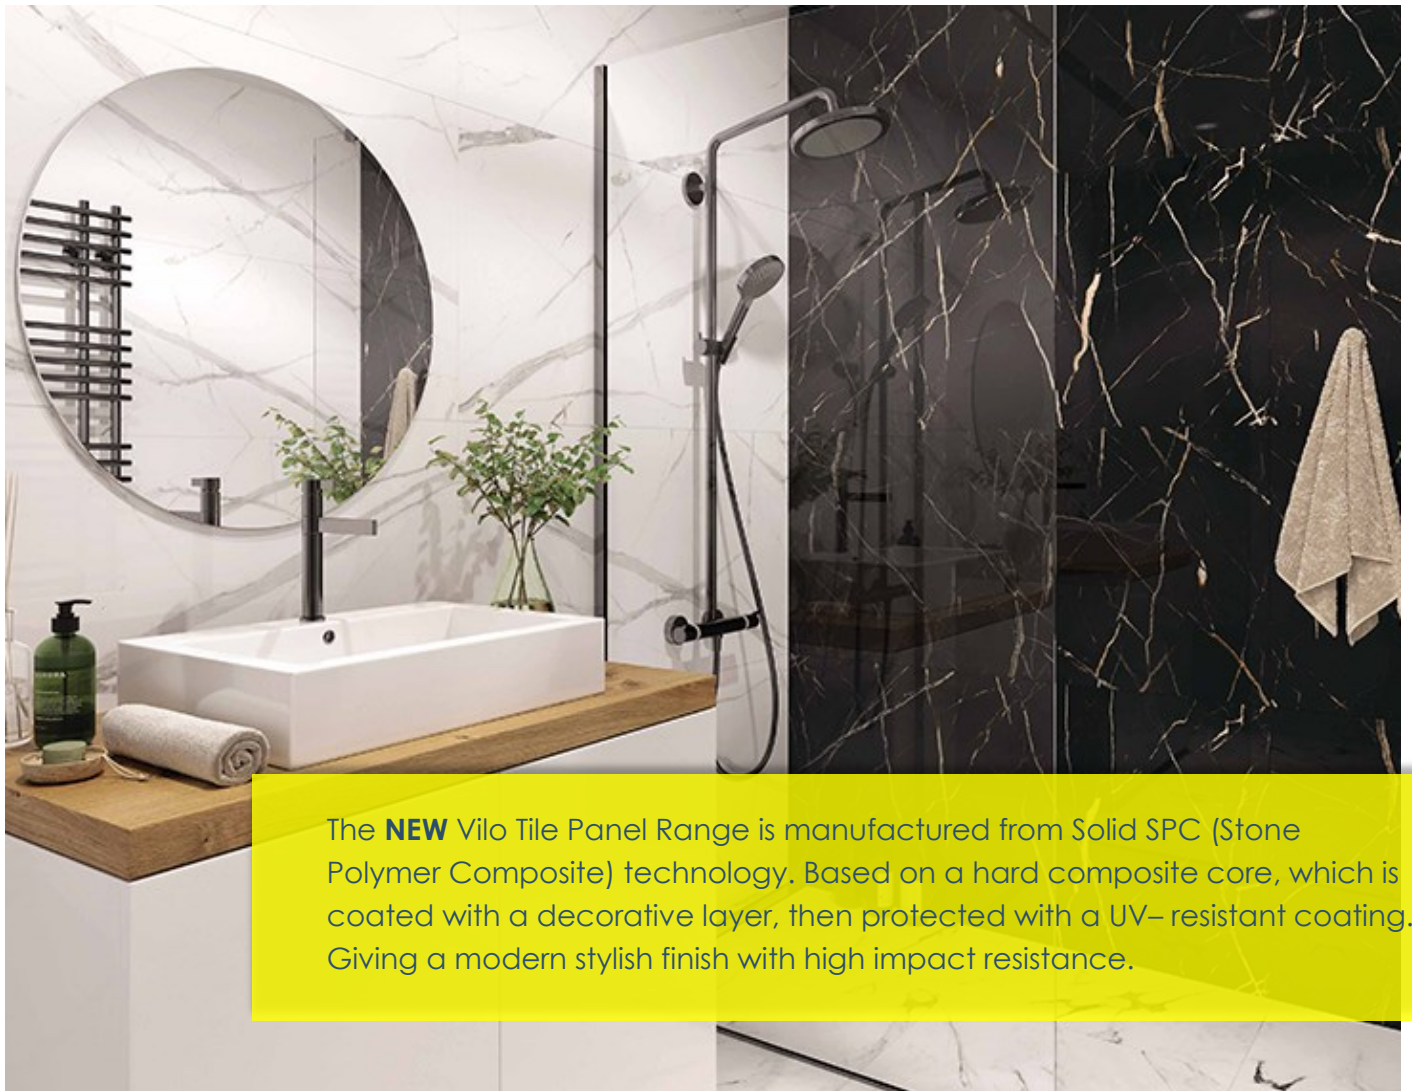

The **NEW** Vilo Tile Panel Range is manufactured from Solid SPC (Stone Polymer Composite) technology. Based on a hard composite core, which is coated with a decorative layer, then protected with a UV-resistant coating. Giving a modern stylish finish with high impact resistance.