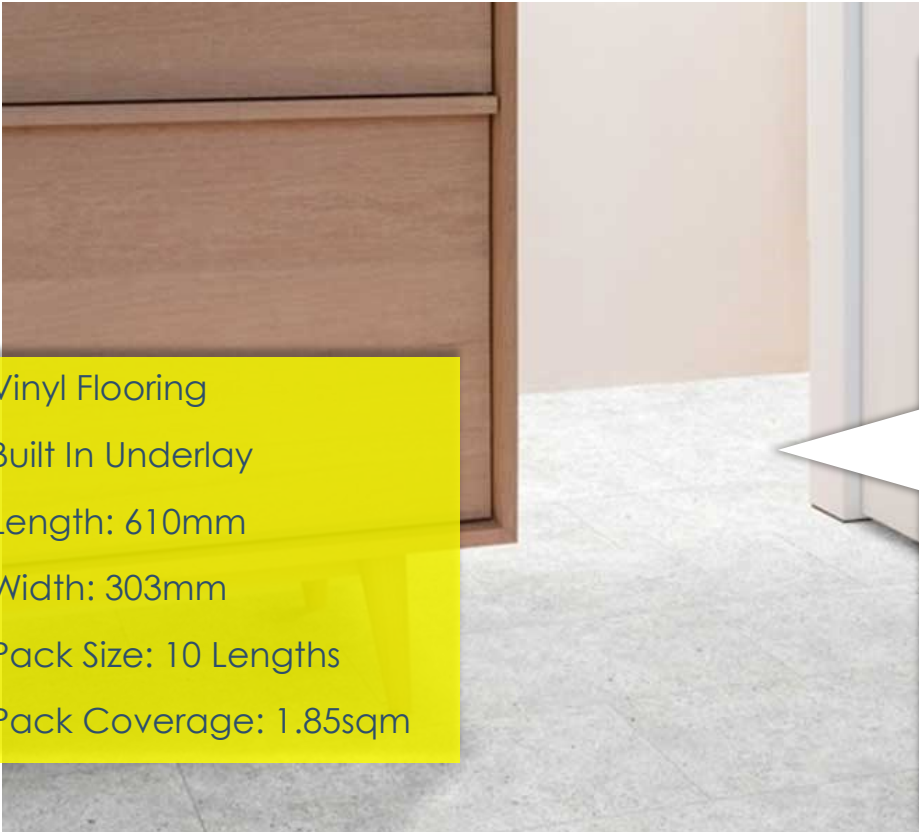

DARK COUNTRY OAK
98QLR54875

Price Per Pack: £84.34

DARK MOUNTAIN OAK

LAYRED®
Engineered vinyl floors

Vinyl Flooring
Built In Underlay
Length: 610mm
Width: 303mm
Pack Size: 10 Lengths
Pack Coverage: 1.85sqm