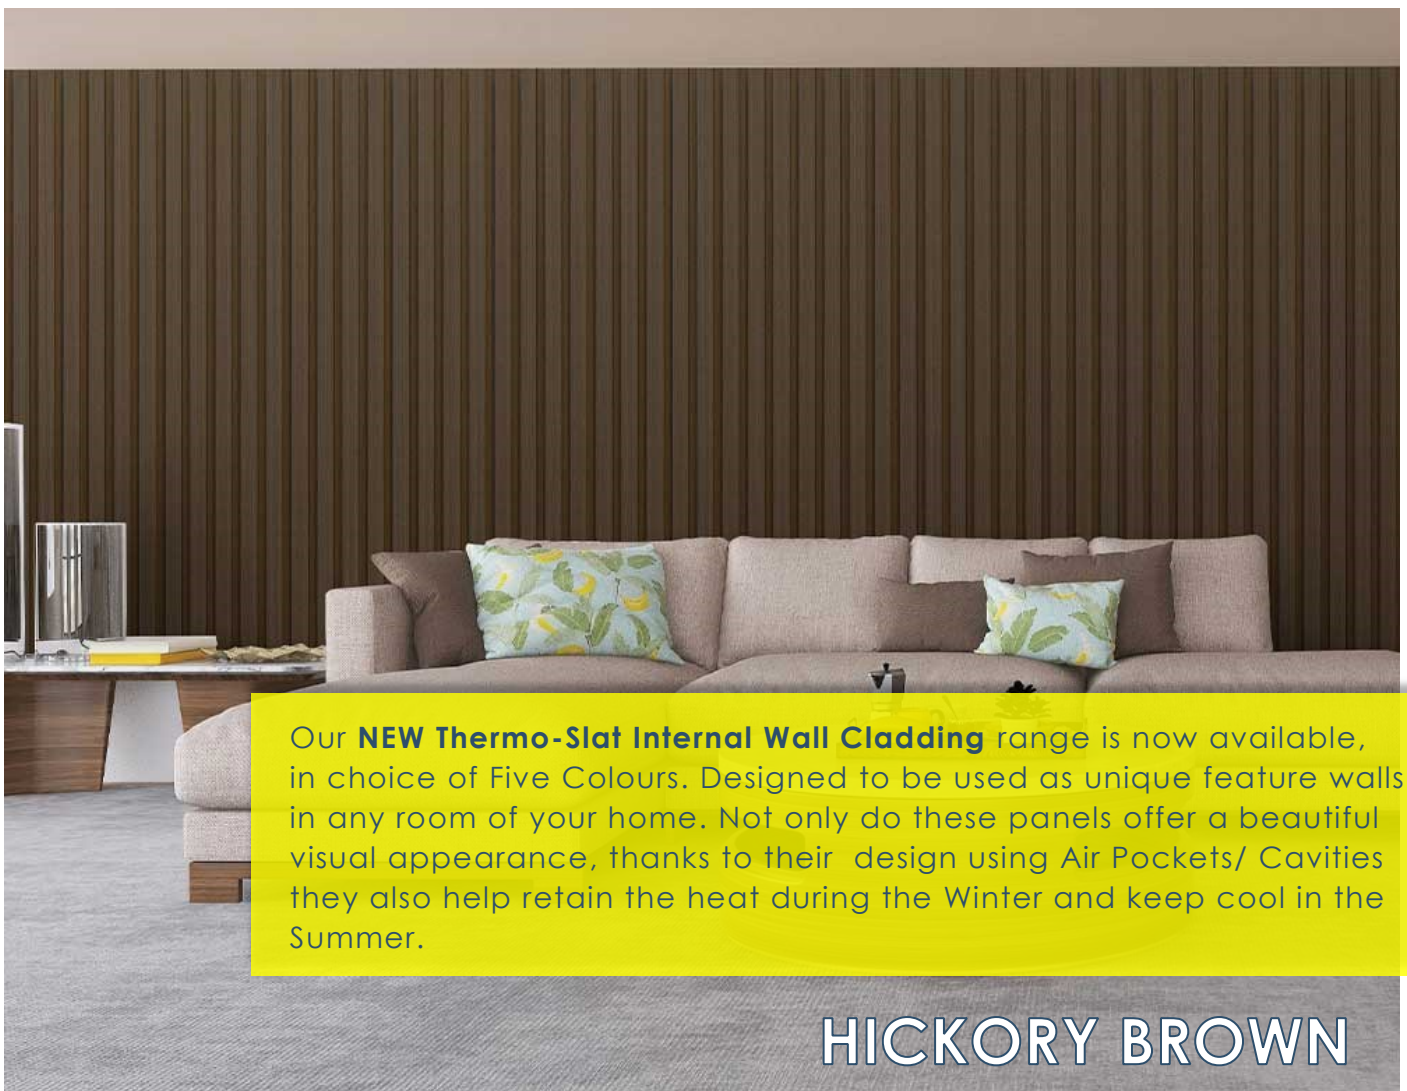

Our **NEW Thermo-Slat Internal Wall Cladding** range is now available, in choice of Five Colours. Designed to be used as unique feature walls in any room of your home. Not only do these panels offer a beautiful visual appearance, thanks to their design using Air Pockets/ Cavities they also help retain the heat during the Winter and keep cool in the Summer.

HICKORY BROWN