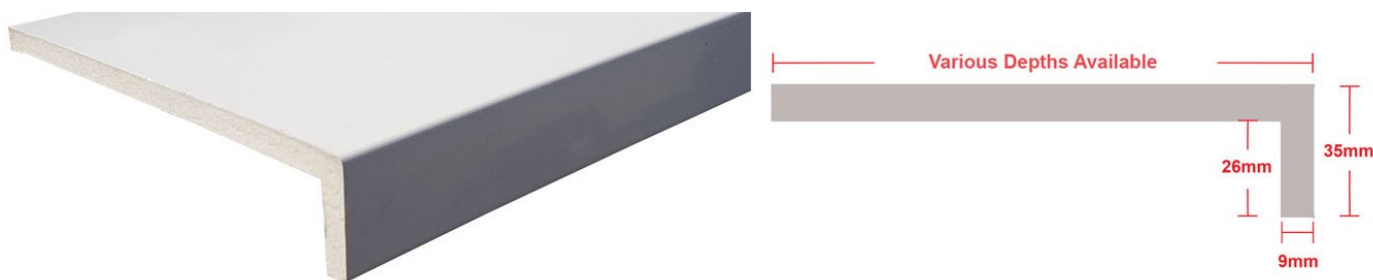

PVC White Windows Sills

Wood Windows Sills are often exposed to heavy wear and tear, warping and discoloration. Our White PVC Window Sills create an attractive, stay bright, clean appearance. With the advantage of PVC these Window Sills are Waterproof allowing the boards to be used in any room in your home.

PRODUCT	LENGTH	PRODUCT CODE	PRICE
9mm 150mm White Coverboard	2500mm	97WHCB1502.5	£11.13
9mm 175mm White Coverboard	2500mm	97WHCB1752.5	£12.46
9mm 200mm White Coverboard	2500mm	97WHCB2002.5	£13.56
9mm 225mm White Coverboard	2500mm	97WHCB2252.5	£14.85
9mm 250mm White Coverboard	2500mm	97WHCB2502.5	£16.73
9mm 300mm White Coverboard	2500mm	97WHCB3002.5	£19.23
9mm 400mm White Coverboard	2500mm	97WHCB4052.5	£27.81
9mm 605mm White Coverboard	2500mm	97WHCB6052.5	£35.28