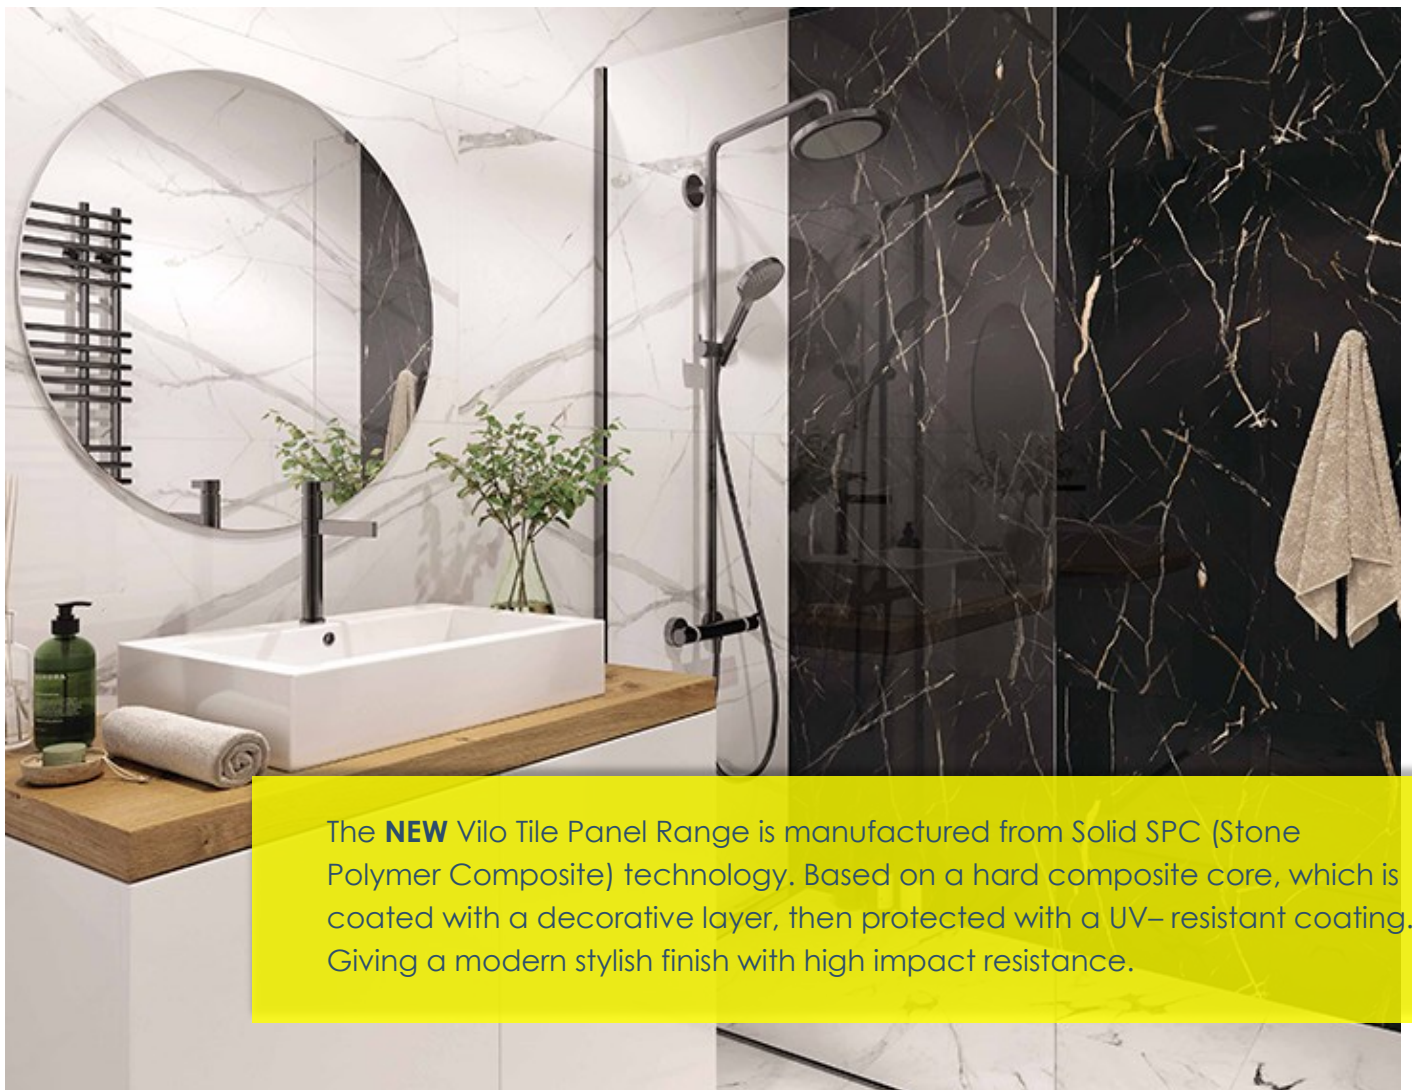

The **NEW** Vilo Tile Panel Range is manufactured from Solid SPC (Stone Polymer Composite) technology. Based on a hard composite core, which is coated with a decorative layer, then protected with a UV-resistant coating. Giving a modern stylish finish with high impact resistance.