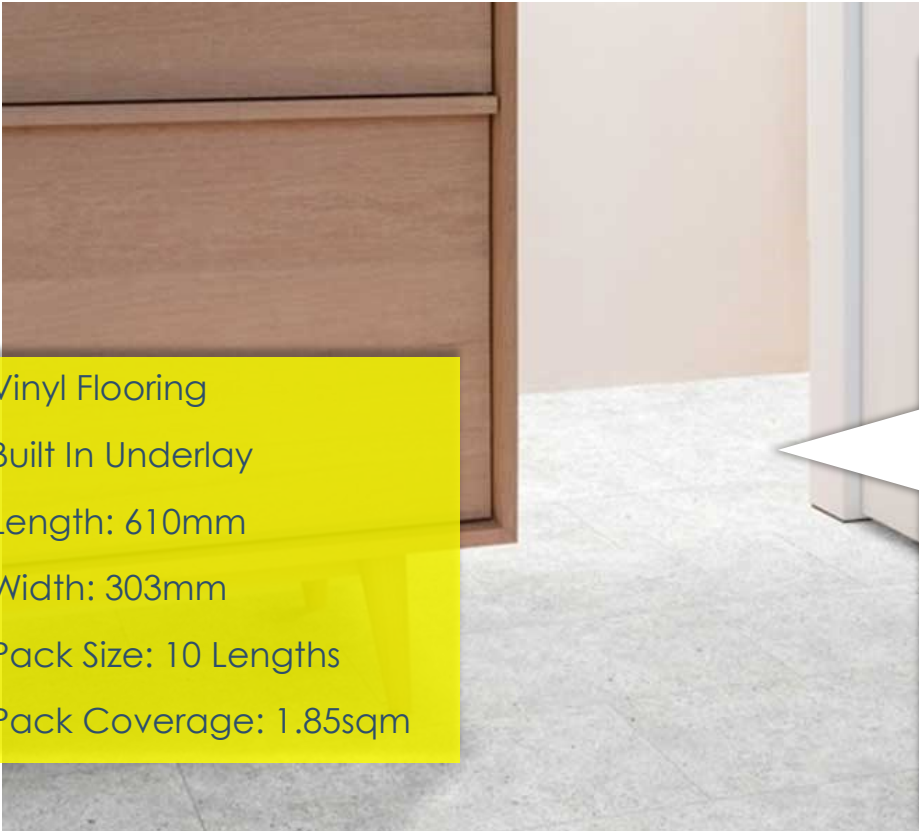

DARK COUNTRY OAK
98QLR54875

Price Per Pack: £84.34

DARK MOUNTAIN OAK

LAYRED®
Engineered vinyl floors

Vinyl Flooring
Built In Underlay
Length: 610mm
Width: 303mm
Pack Size: 10 Lengths
Pack Coverage: 1.85sqm