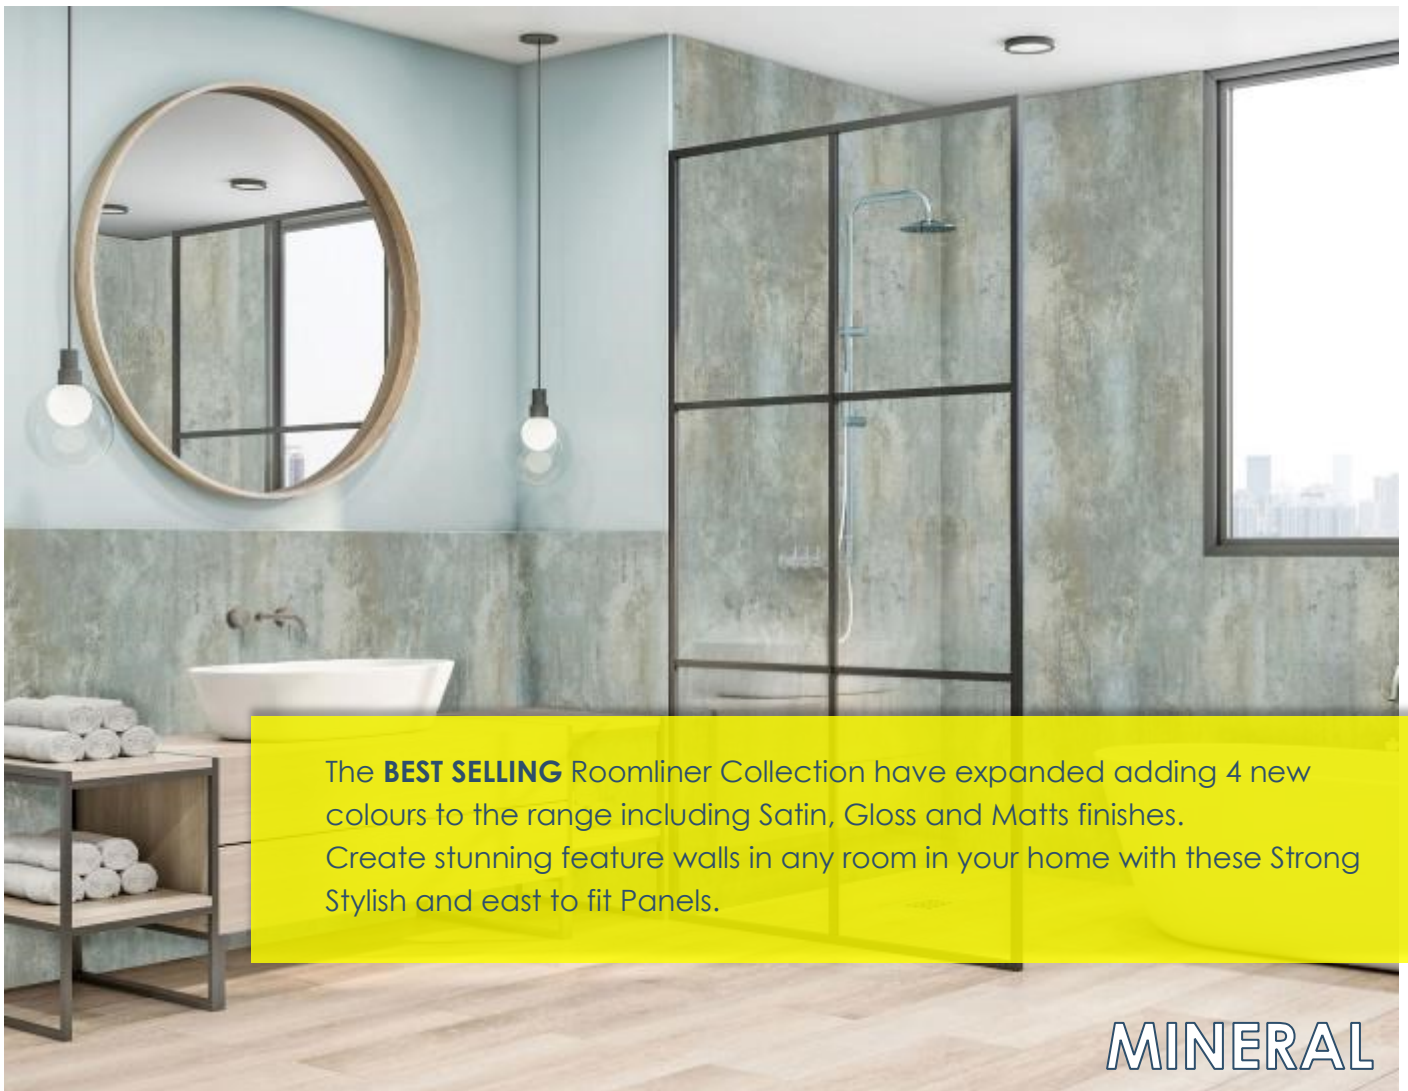

PLATINUM
21SPLM3002

Price Per Panel: £51.96

PORTLAND
21SPLM3003

Price Per Panel: £51.96

YORK
21SPLM3004

Price Per Panel: £51.96

The **BEST SELLING** Roomliner Collection have expanded adding 4 new colours to the range including Satin, Gloss and Matts finishes. Create stunning feature walls in any room in your home with these Strong Stylish and east to fit Panels.