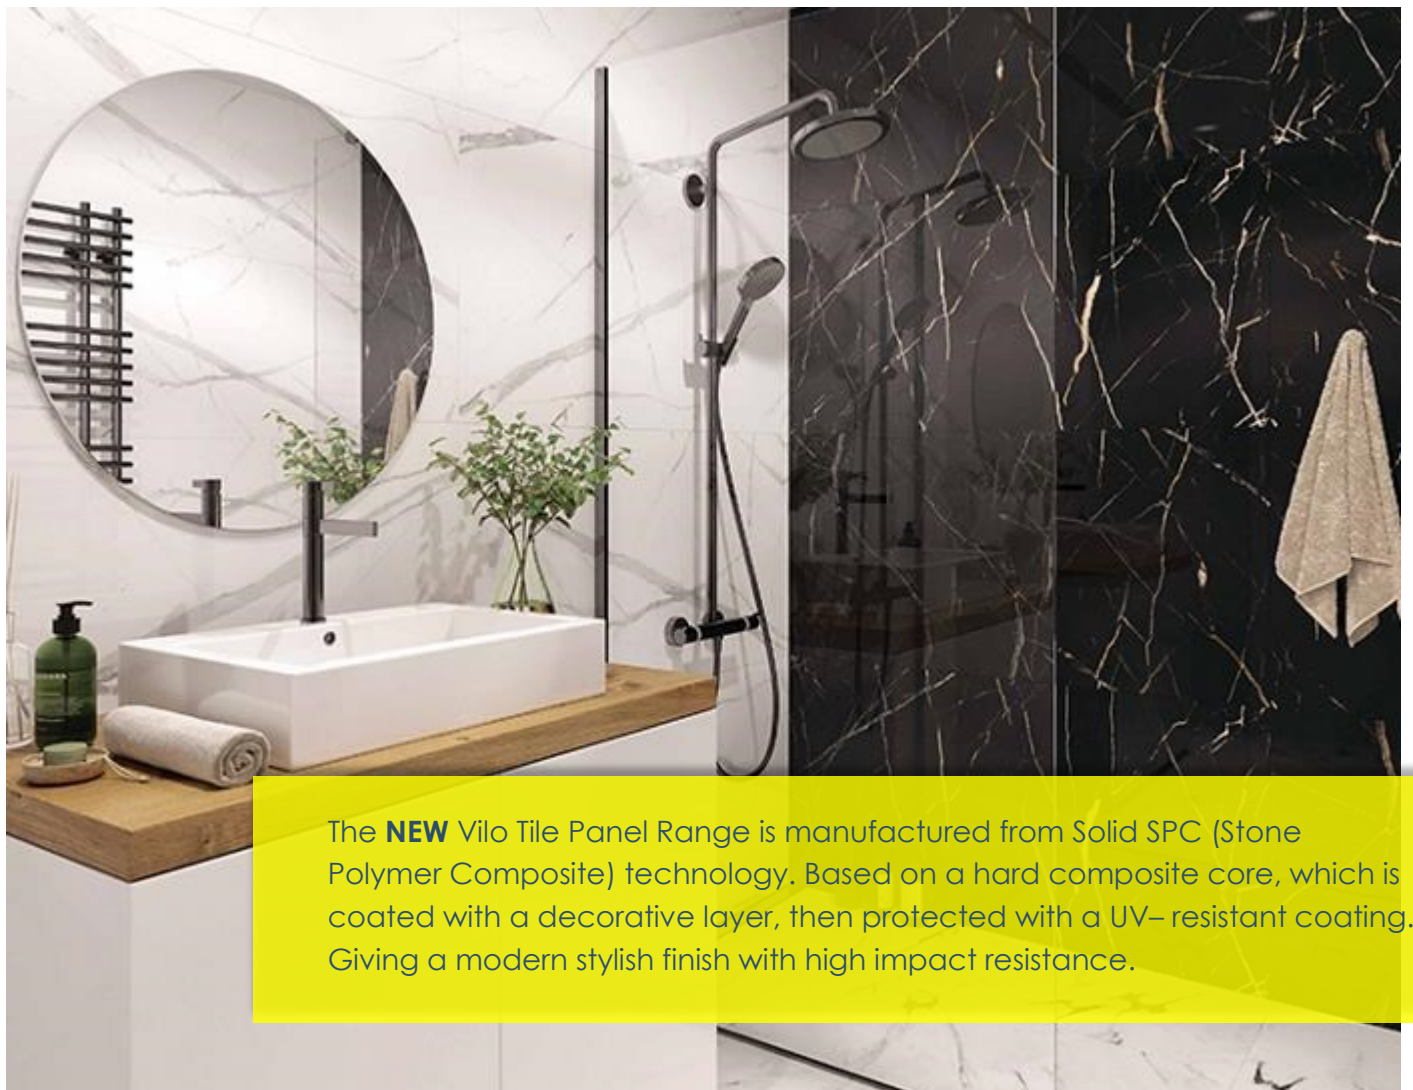

Price Per Pack: £67.82

The **NEW** Vilo Tile Panel Range is manufactured from Solid SPC (Stone Polymer Composite) technology. Based on a hard composite core, which is coated with a decorative layer, then protected with a UV-resistant coating. Giving a modern stylish finish with high impact resistance.