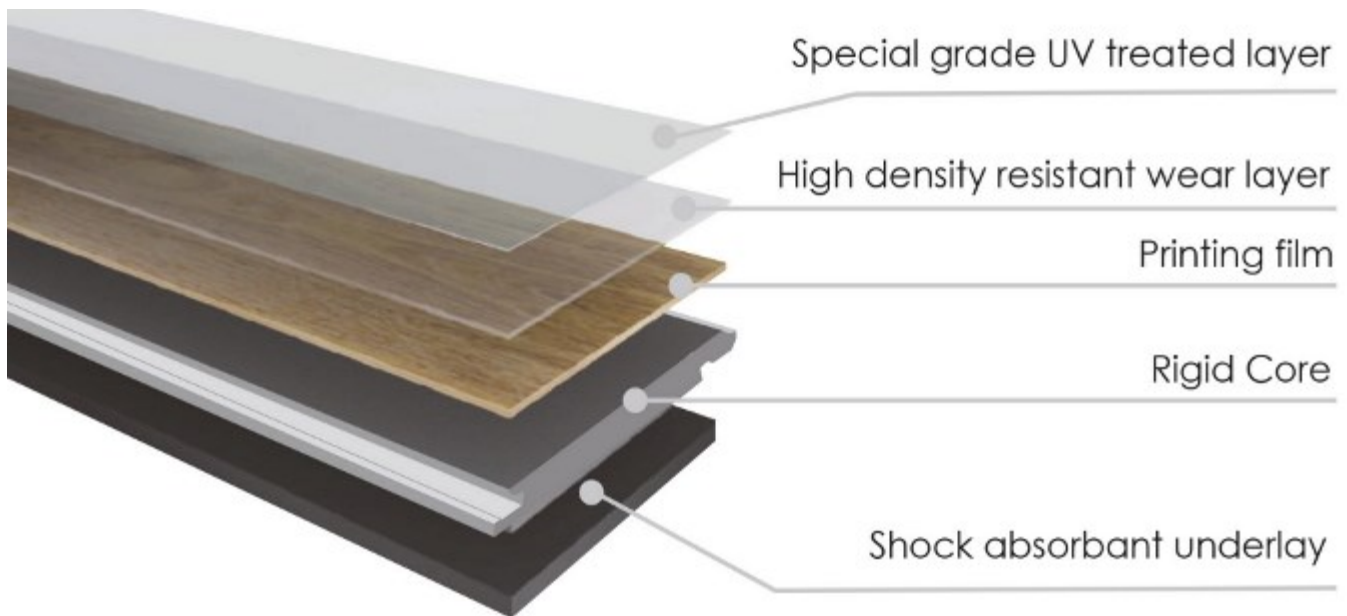

Price Per Pack: £67.00

Price Per Pack: £67.00

Rigid core, or SPC (solid polymer core) is made of a composite core construction and is a step up from traditional solid LVF.

Featuring a higher filler content and higher density, the lack of foaming agent used means air bubbles in the core are omitted; the result is a thinner, harder and stiffer plank.