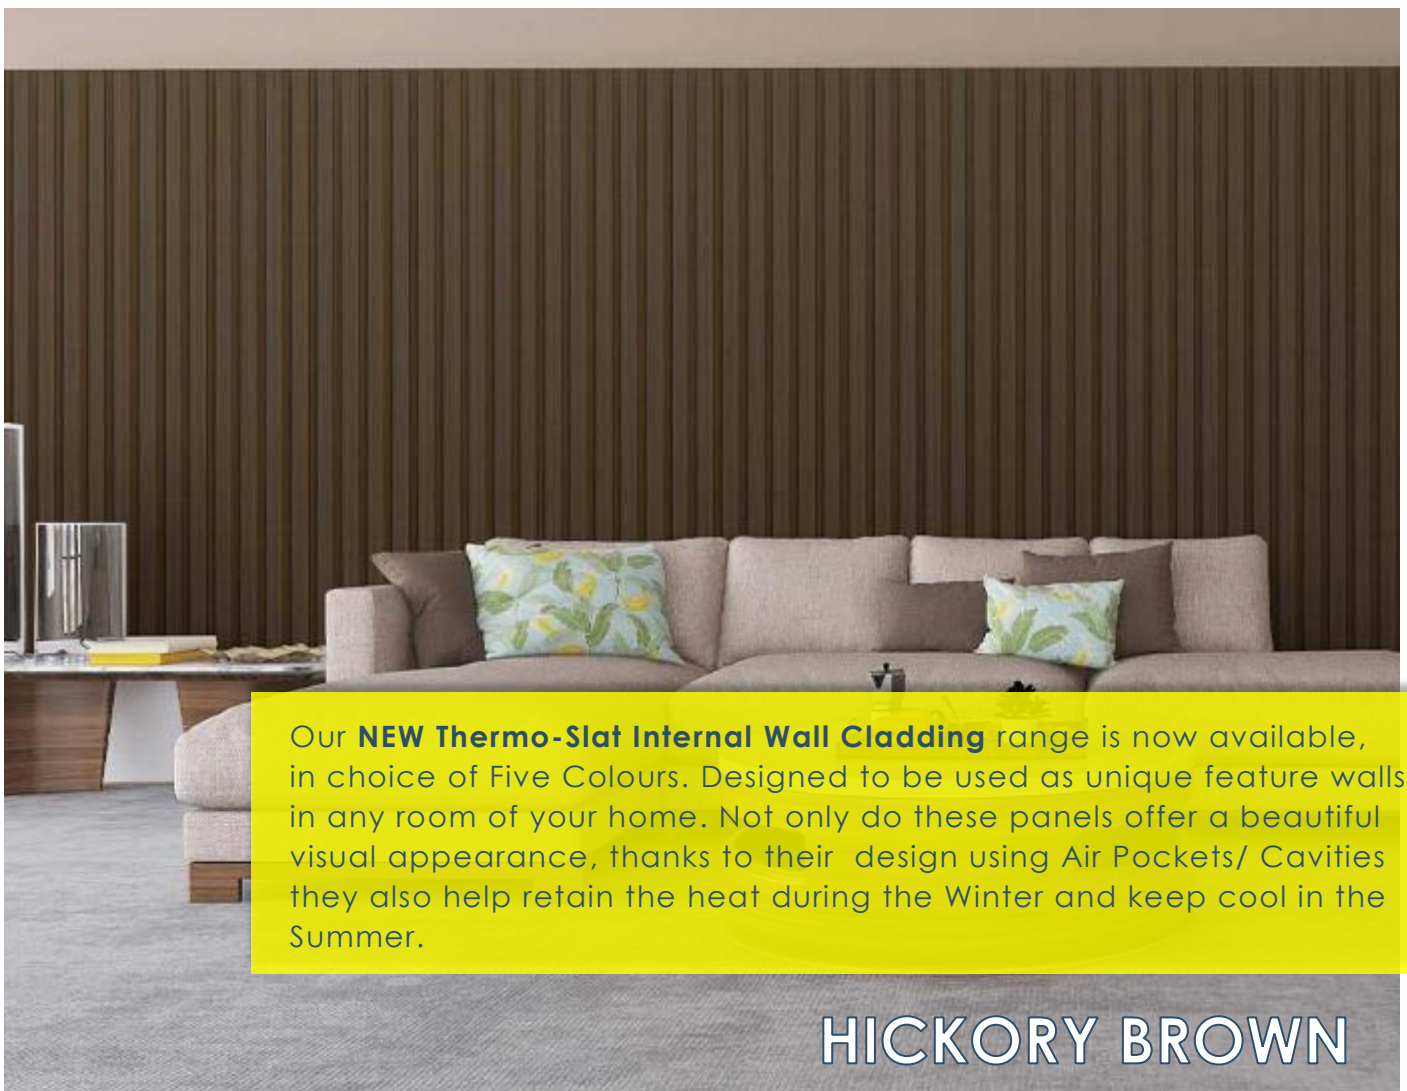

Our **NEW Thermo-Slat Internal Wall Cladding** range is now available, in choice of Five Colours. Designed to be used as unique feature walls in any room of your home. Not only do these panels offer a beautiful visual appearance, thanks to their design using Air Pockets/ Cavities they also help retain the heat during the Winter and keep cool in the Summer.

HICKORY BROWN