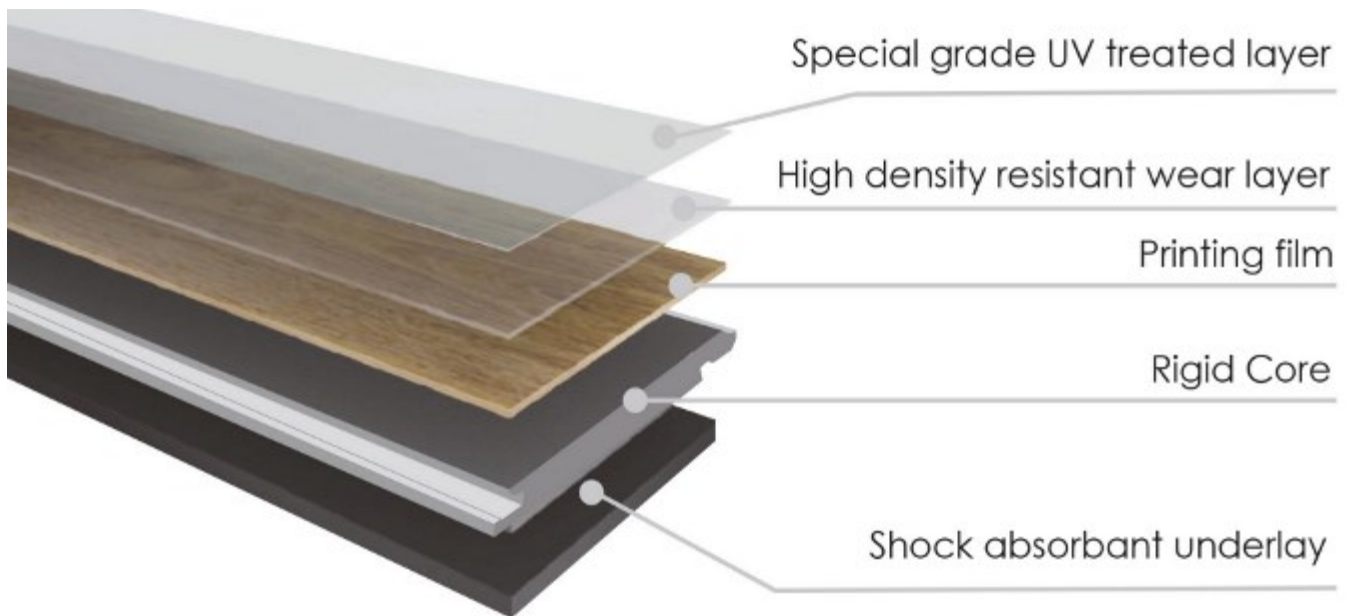

Rigid core, or SPC (solid polymer core) is made of a composite core construction and is a step up from traditional solid LVF.

Featuring a higher filler content and higher density, the lack of foaming agent used means air bubbles in the core are omitted; the result is a thinner, harder and stiffer plank.