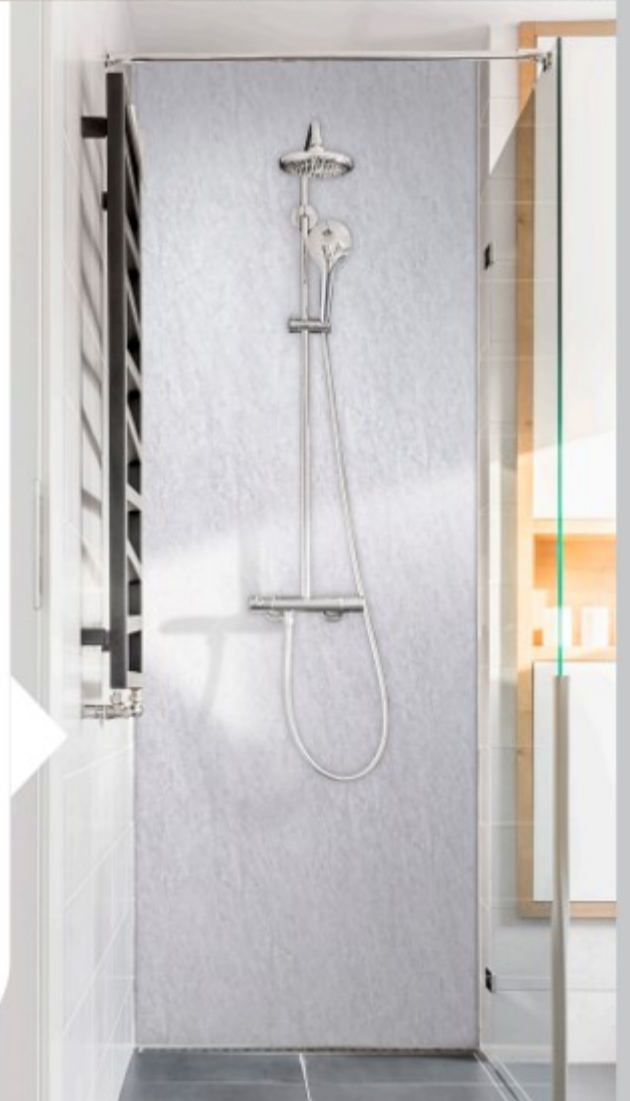

GLOSS GALAXY WHITE
QMBM23-900

MATT METALLIC STONE
QMBM24-900

MATT WHITE STONE
QMBM25-900

MATT MISTY STONE
QMBM26-900

**GLOSS FUSION
LIGHT GREY**
QMBM05-900

roomliner Shower Panels

Length: 2400mm
Width: 1000mm
Thickness: 10mm
Sold in Single Panels