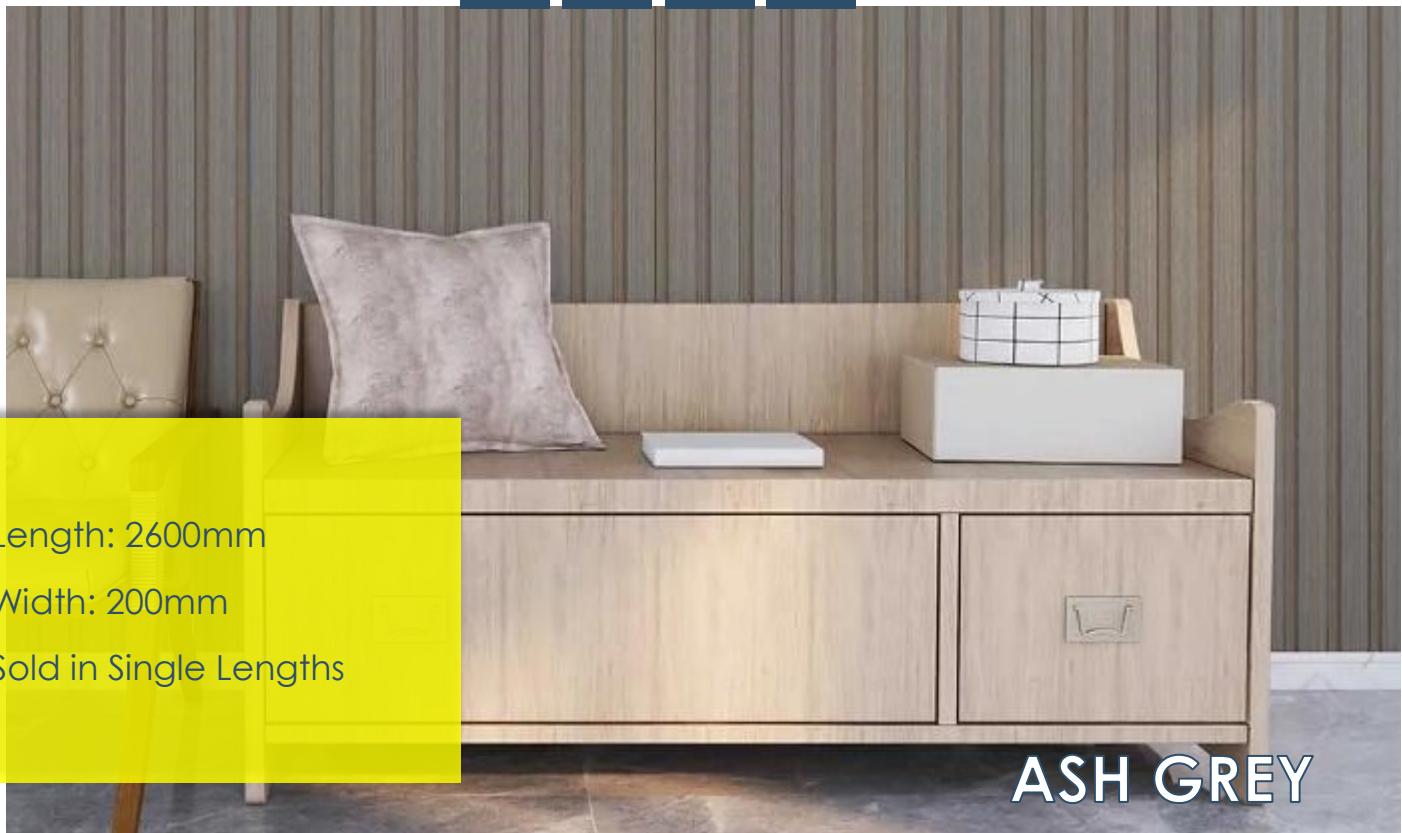

THERMO-SLAT

INTERNAL WALL CLADDING RANGE

Length: 2600mm
Width: 200mm
Sold in Single Lengths

ASH GREY