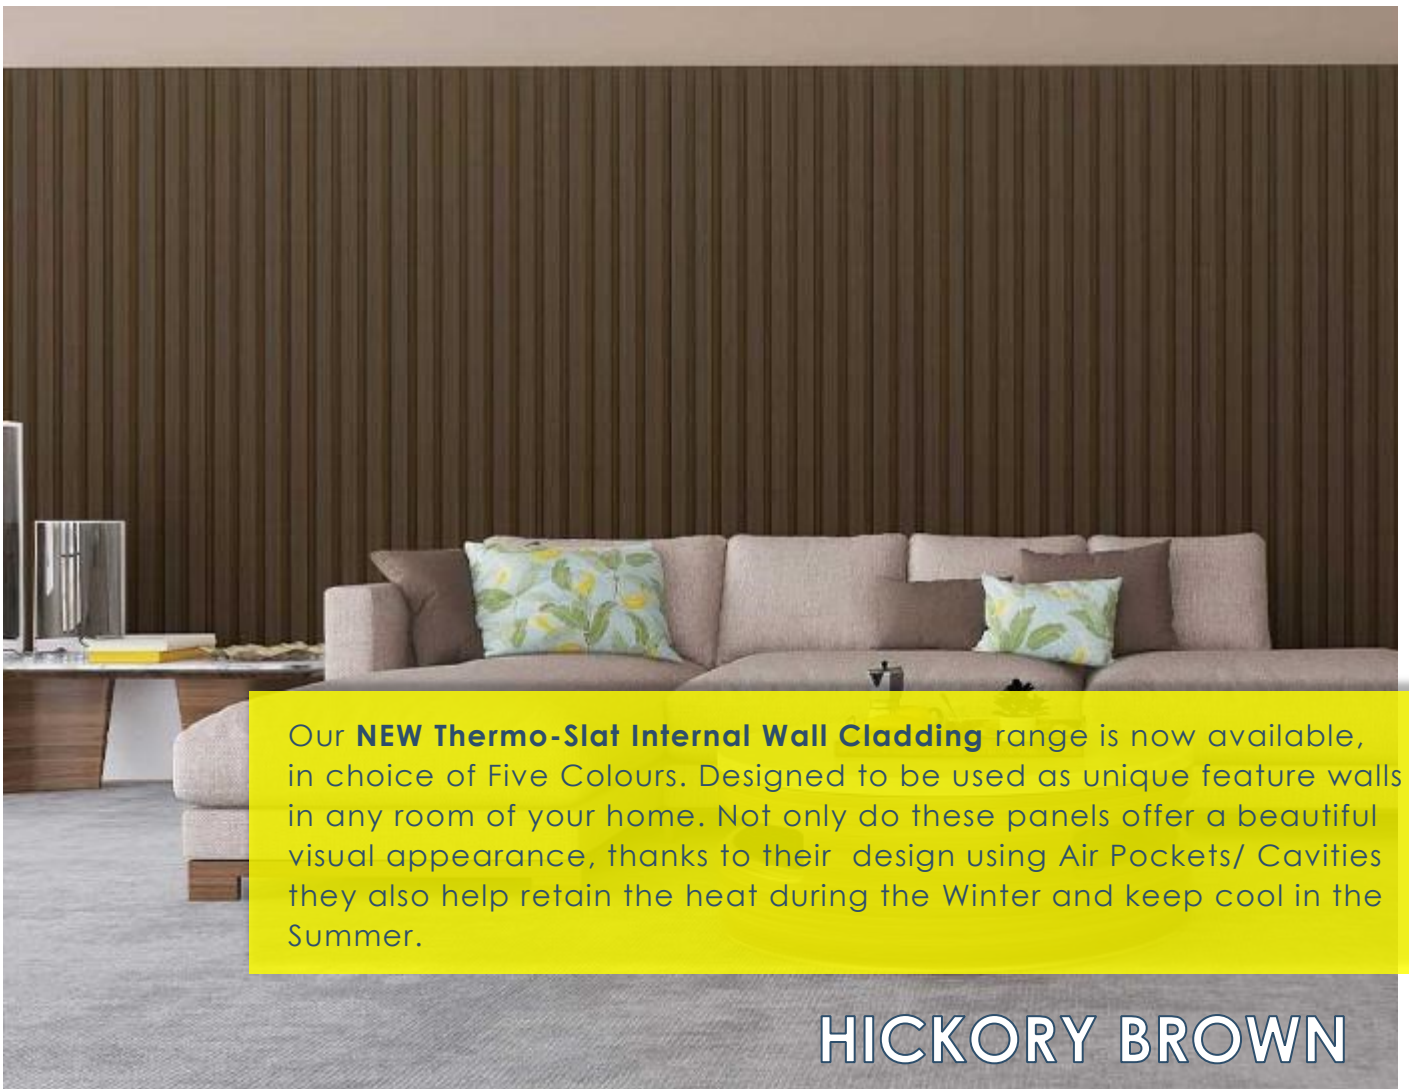

Our **NEW Thermo-Slat Internal Wall Cladding** range is now available, in choice of Five Colours. Designed to be used as unique feature walls in any room of your home. Not only do these panels offer a beautiful visual appearance, thanks to their design using Air Pockets/ Cavities they also help retain the heat during the Winter and keep cool in the Summer.

HICKORY BROWN