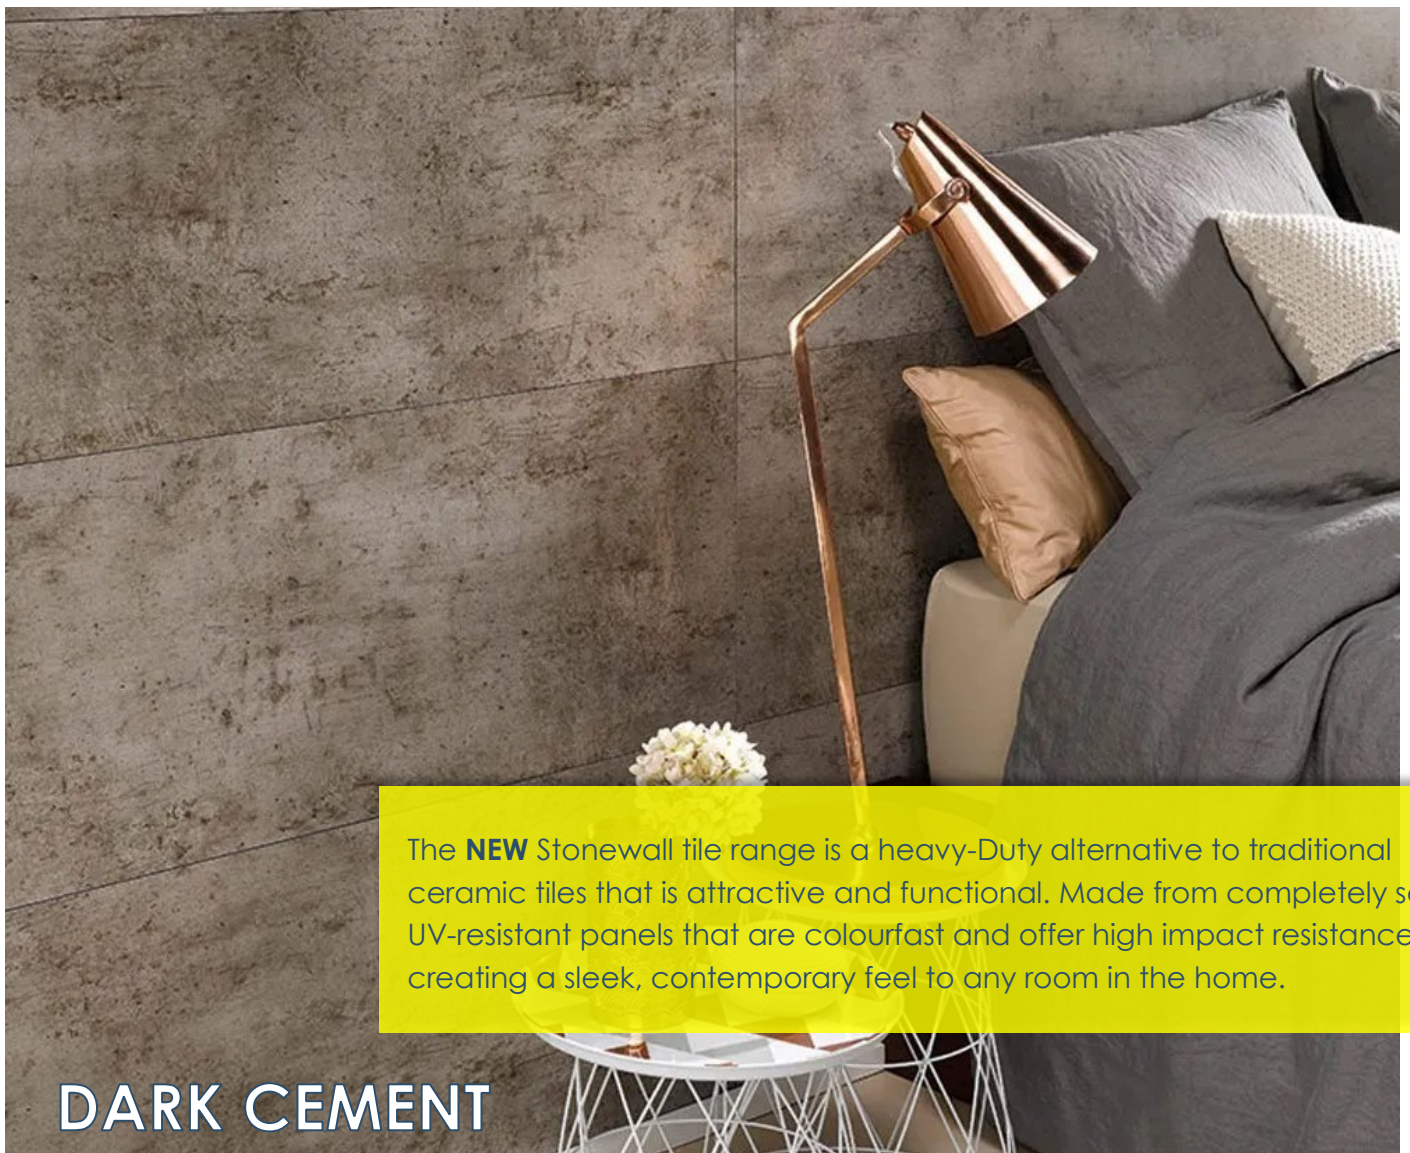

Price Per Pack: £92.75

CALCATA
98SWTQDW949

Price Per Pack: £92.75

DARK CEMENT
98SWTQDW869

Price Per Pack: £92.75

The **NEW** Stonewall tile range is a heavy-Duty alternative to traditional ceramic tiles that is attractive and functional. Made from completely solid, UV-resistant panels that are colourfast and offer high impact resistance creating a sleek, contemporary feel to any room in the home.