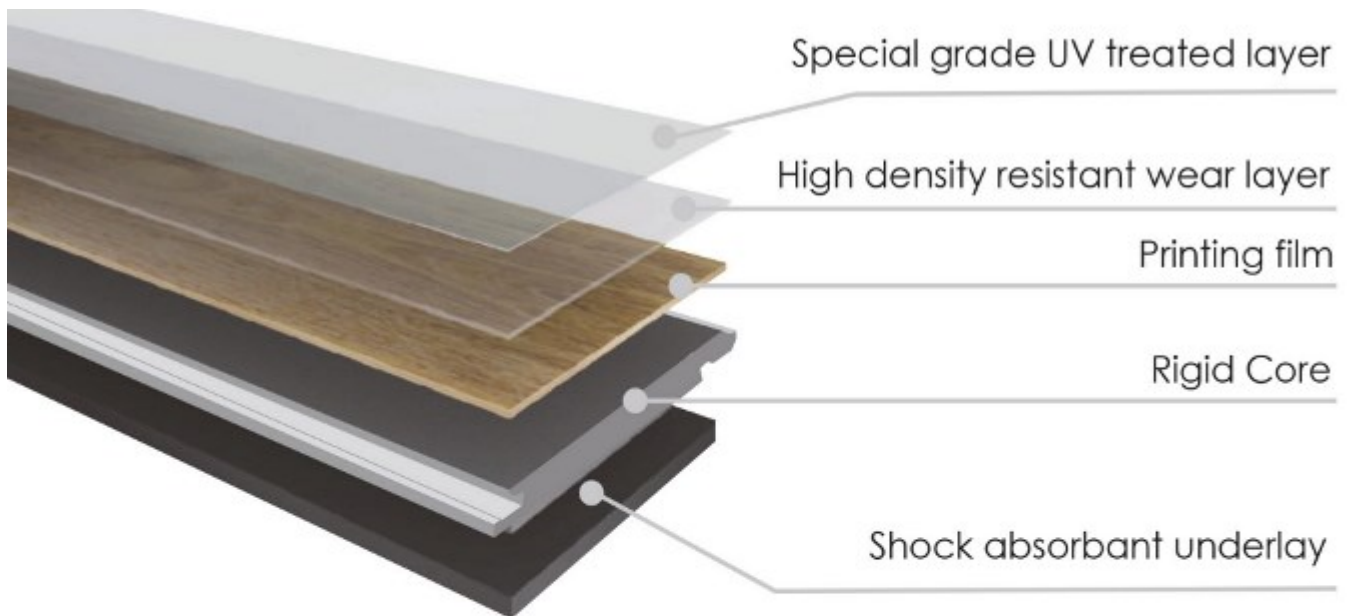

NORWEGIAN OAK
98QMBNW05

Price Per Pack: £74.10

SWEDISH OAK
98QMBNW06

Price Per Pack: £74.10

Rigid core, or SPC (solid polymer core) is made of a composite core construction and is a step up from traditional solid LVF.