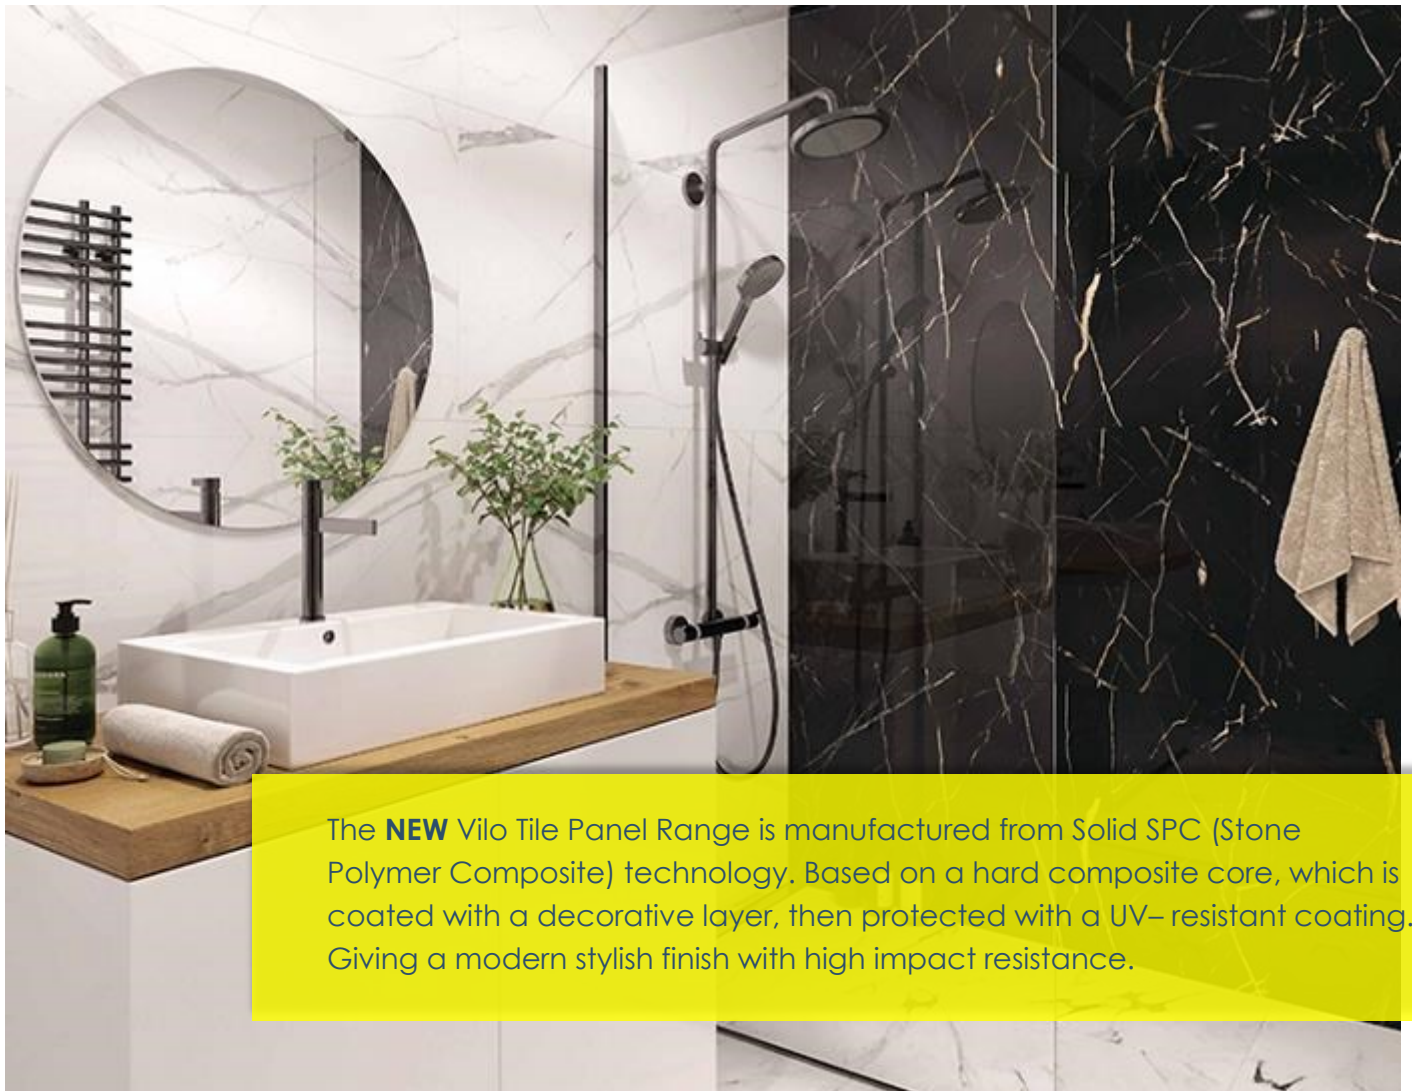

Price Per Pack: £67.82

The **NEW** Vilo Tile Panel Range is manufactured from Solid SPC (Stone Polymer Composite) technology. Based on a hard composite core, which is coated with a decorative layer, then protected with a UV-resistant coating. Giving a modern stylish finish with high impact resistance.