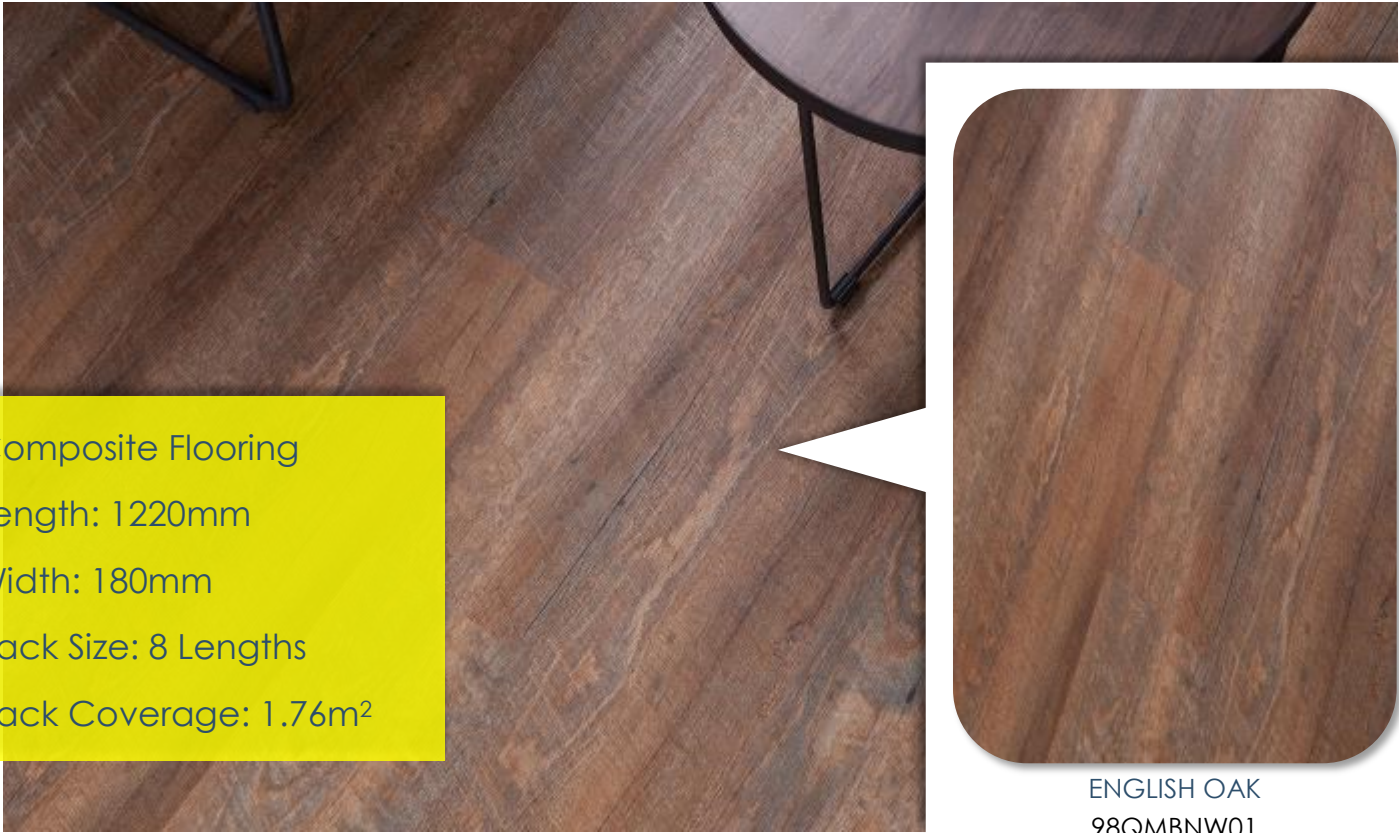

YORK TILE
98QLR46112

Price Per Pack: £84.34

DARK CANTERA
98QLR46990

Price Per Pack: £84.34

LIGHT CANTERA
98QLR46930

Price Per Pack: £84.34

WOOD & STONE
NATURAL
 COLLECTION

Composite Flooring
 Length: 1220mm
 Width: 180mm
 Pack Size: 8 Lengths
 Pack Coverage: 1.76m²