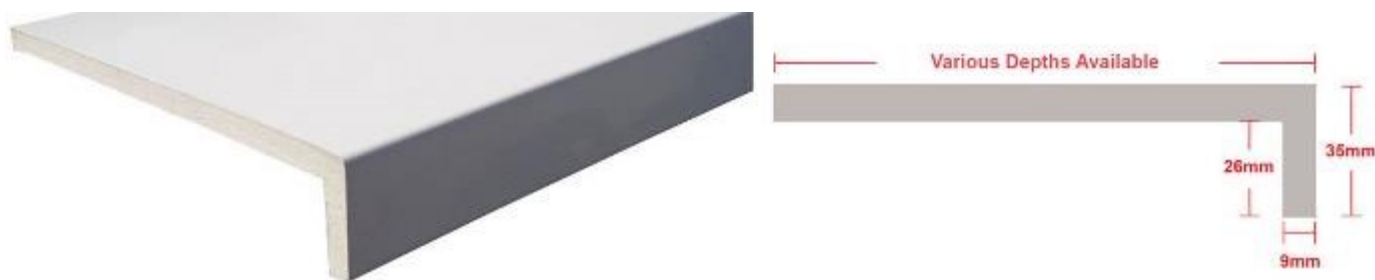

PVC White Windows Sills

Wood Windows Sills are often exposed to heavy wear and tear, warping and discoloration. Our White PVC Window Sills create an attractive, stay bright, clean appearance. With the advantage of PVC these Window Sills are Waterproof allowing the boards to be used in any room in your home.