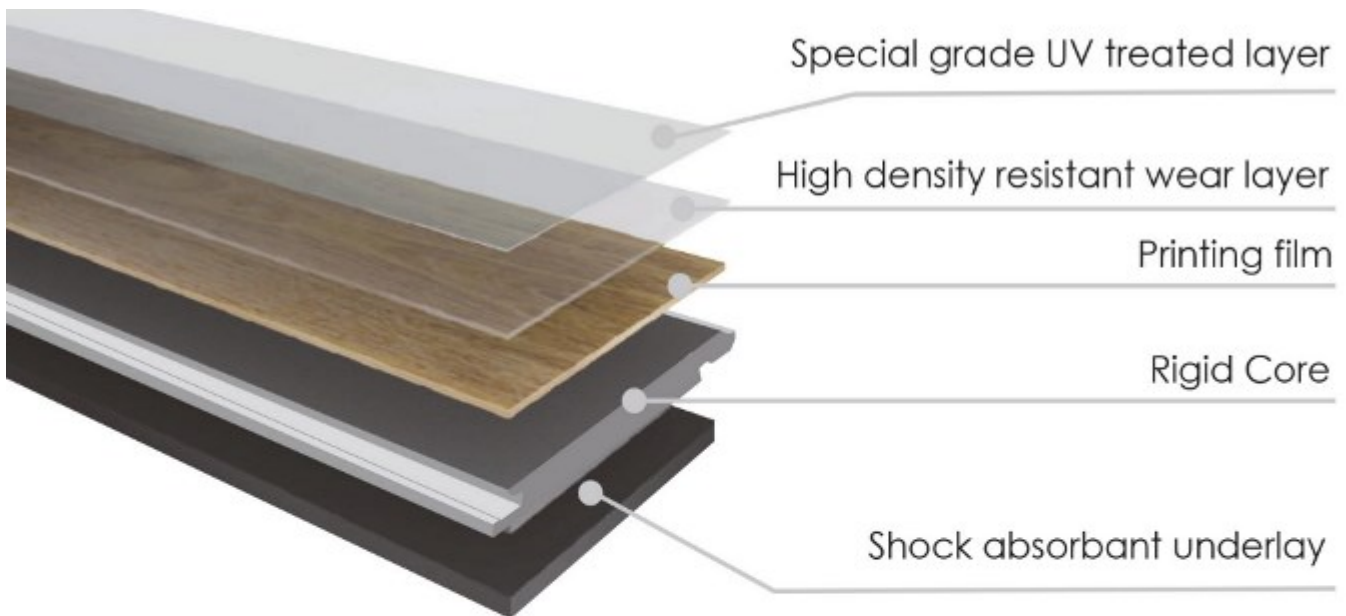

Price Per Pack: £67.00

Price Per Pack: £67.00

Rigid core, or SPC (solid polymer core) is made of a composite core construction and is a step up from traditional solid LVF.

Featuring a higher filler content and higher density, the lack of foaming agent used means air bubbles in the core are omitted; the result is a thinner, harder and stiffer plank.