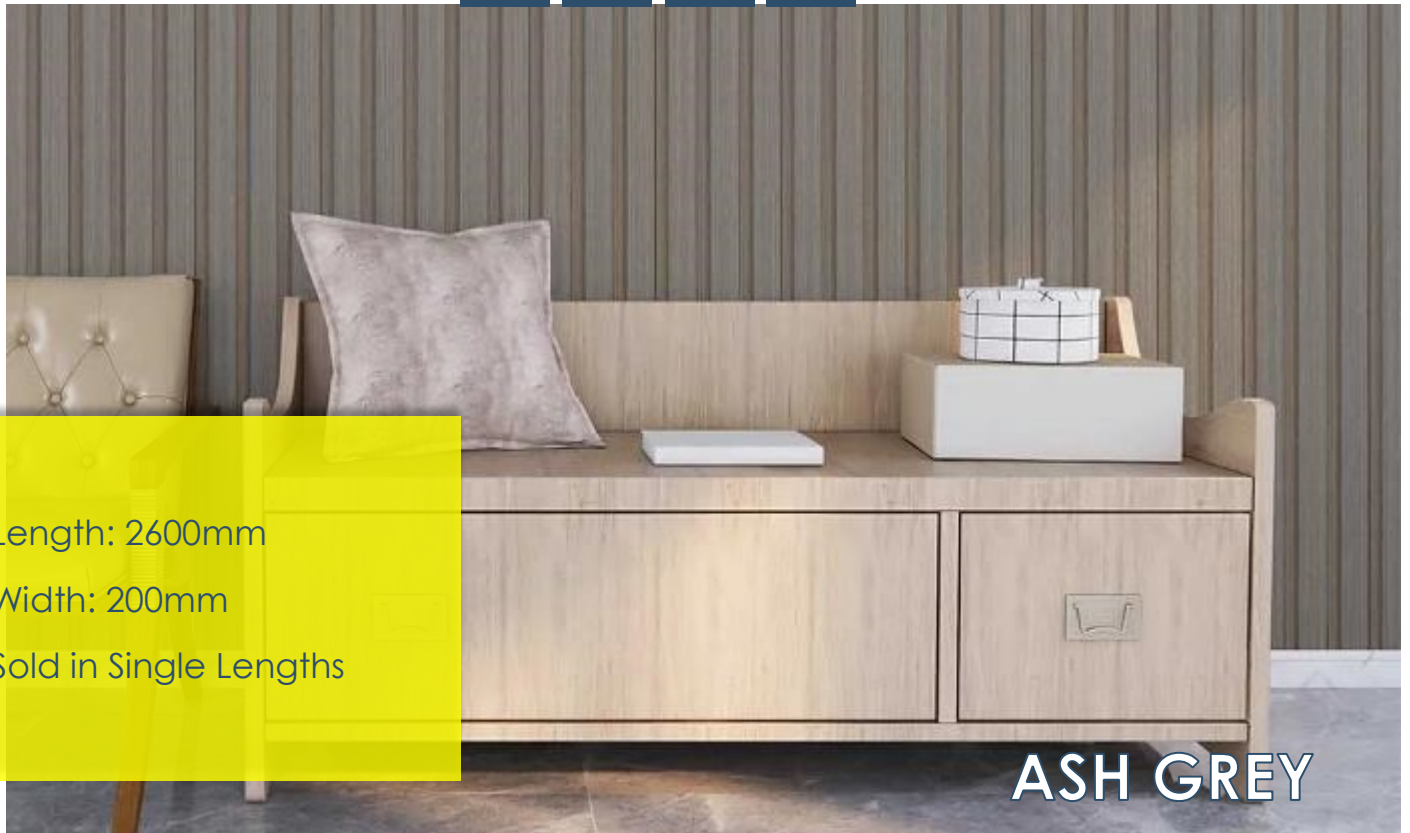

THERMO-SLAT

INTERNAL WALL CLADDING RANGE

Length: 2600mm
Width: 200mm
Sold in Single Lengths

ASH GREY