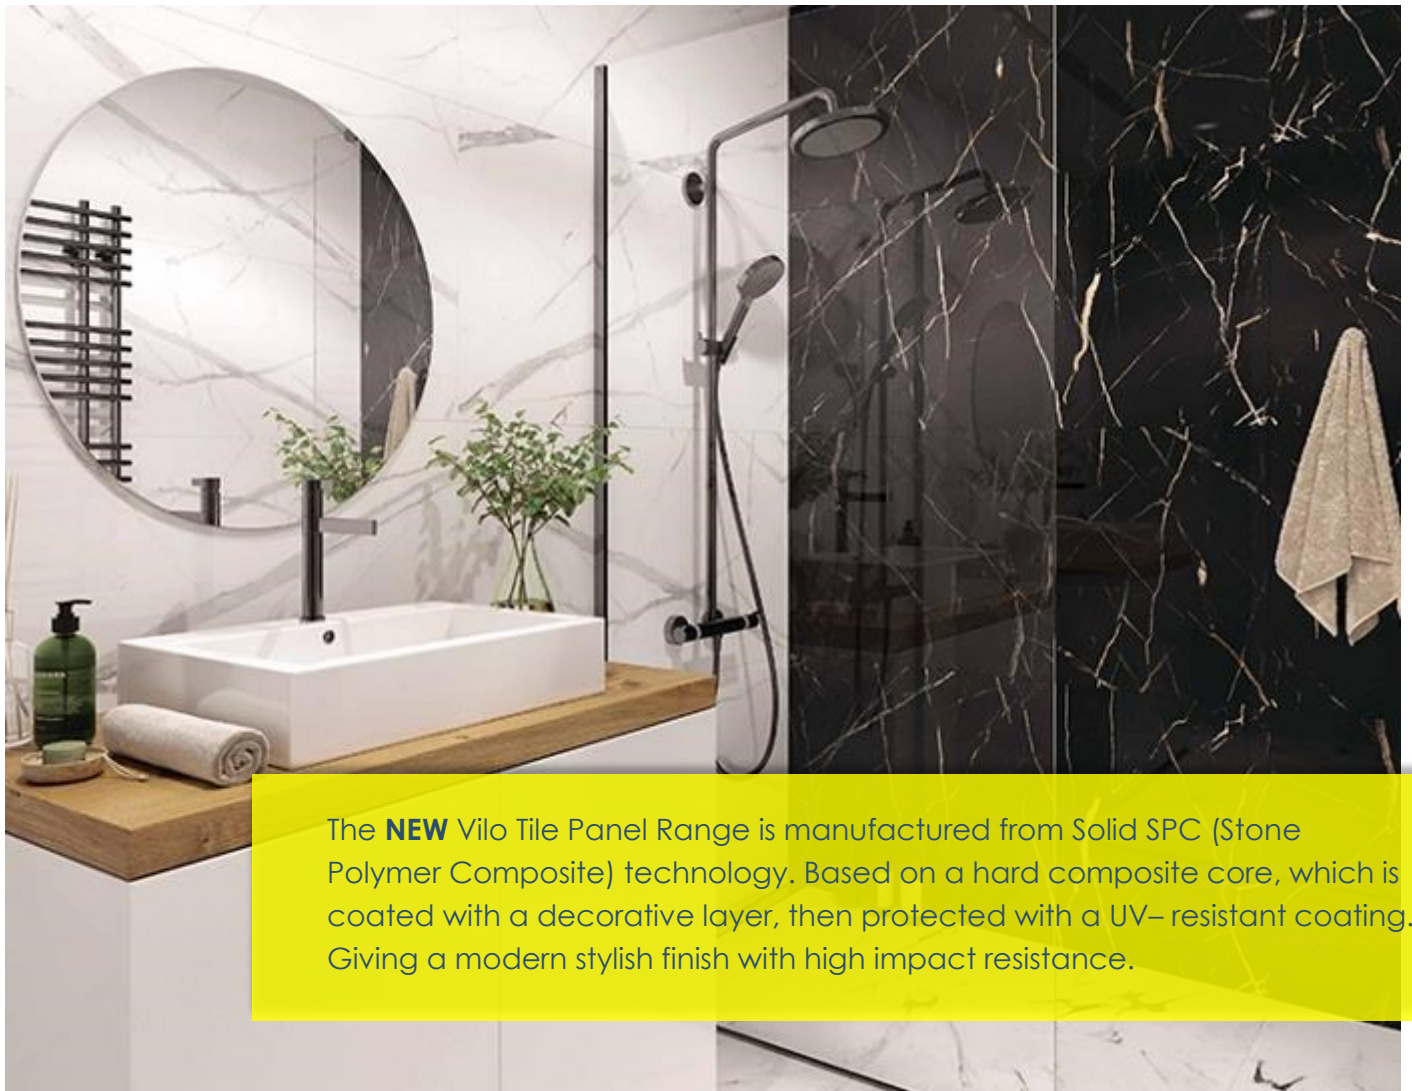

Price Per Pack: £67.82

DARK STONE
98VTP6053392

Price Per Pack: £67.82

CONCRETE LIGHT
98VTP6053391

Price Per Pack: £67.82

MARBLE SKIN
98VTP6055827

Price Per Pack: £67.82

The **NEW** Vilo Tile Panel Range is manufactured from Solid SPC (Stone Polymer Composite) technology. Based on a hard composite core, which is coated with a decorative layer, then protected with a UV-resistant coating. Giving a modern stylish finish with high impact resistance.