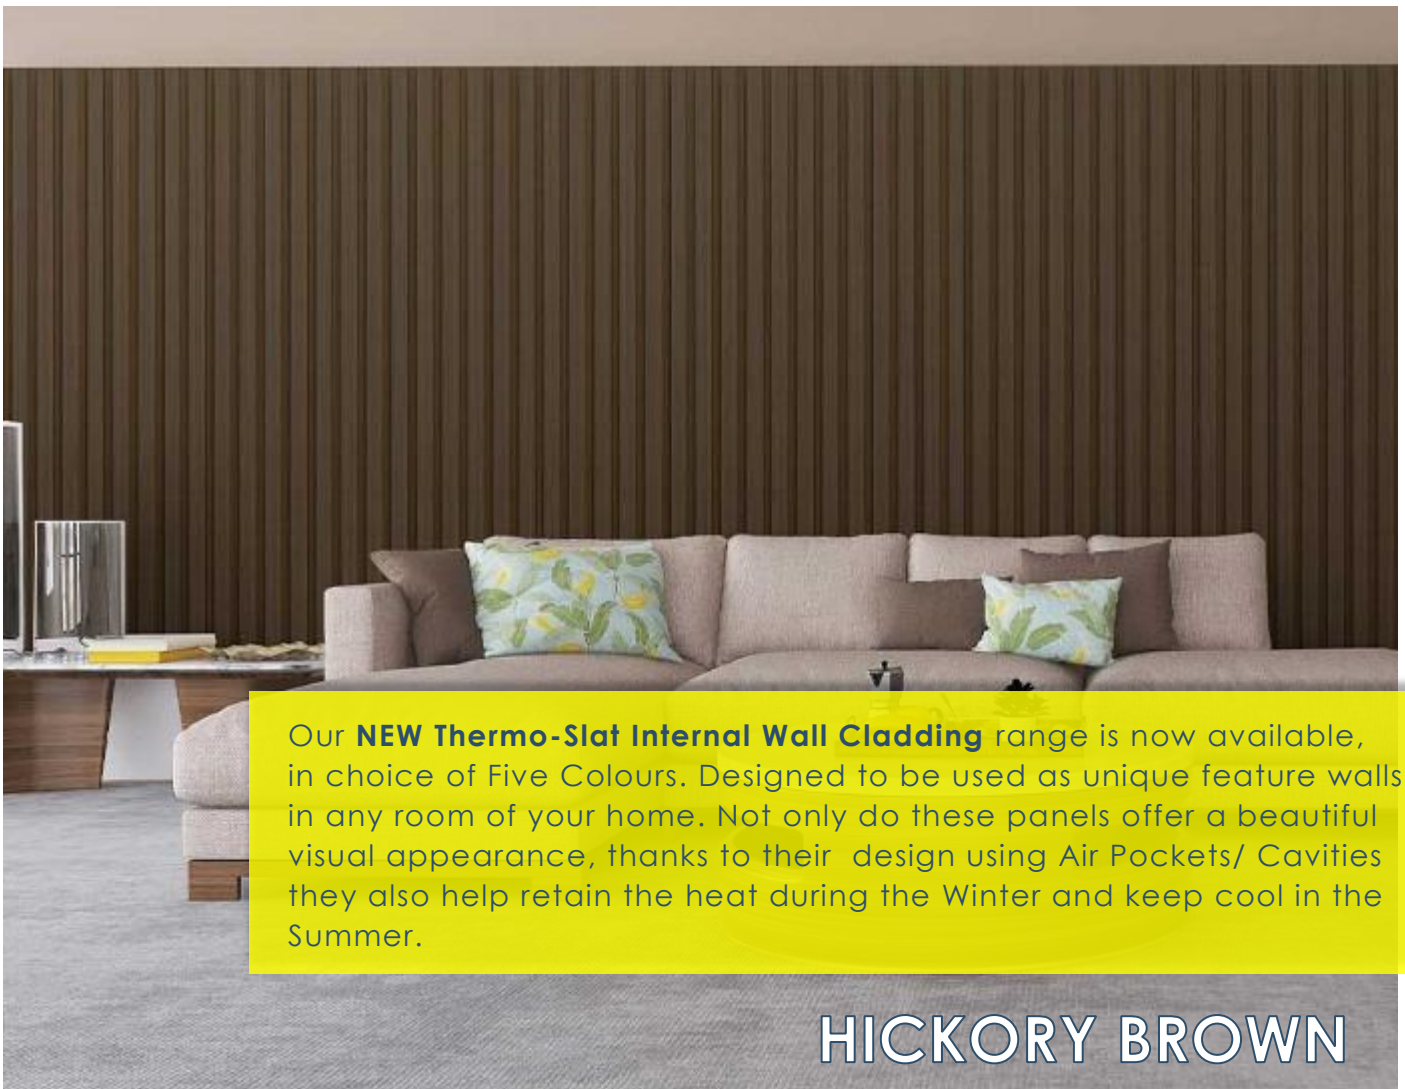

Our **NEW Thermo-Slat Internal Wall Cladding** range is now available, in choice of Five Colours. Designed to be used as unique feature walls in any room of your home. Not only do these panels offer a beautiful visual appearance, thanks to their design using Air Pockets/ Cavities they also help retain the heat during the Winter and keep cool in the Summer.

HICKORY BROWN