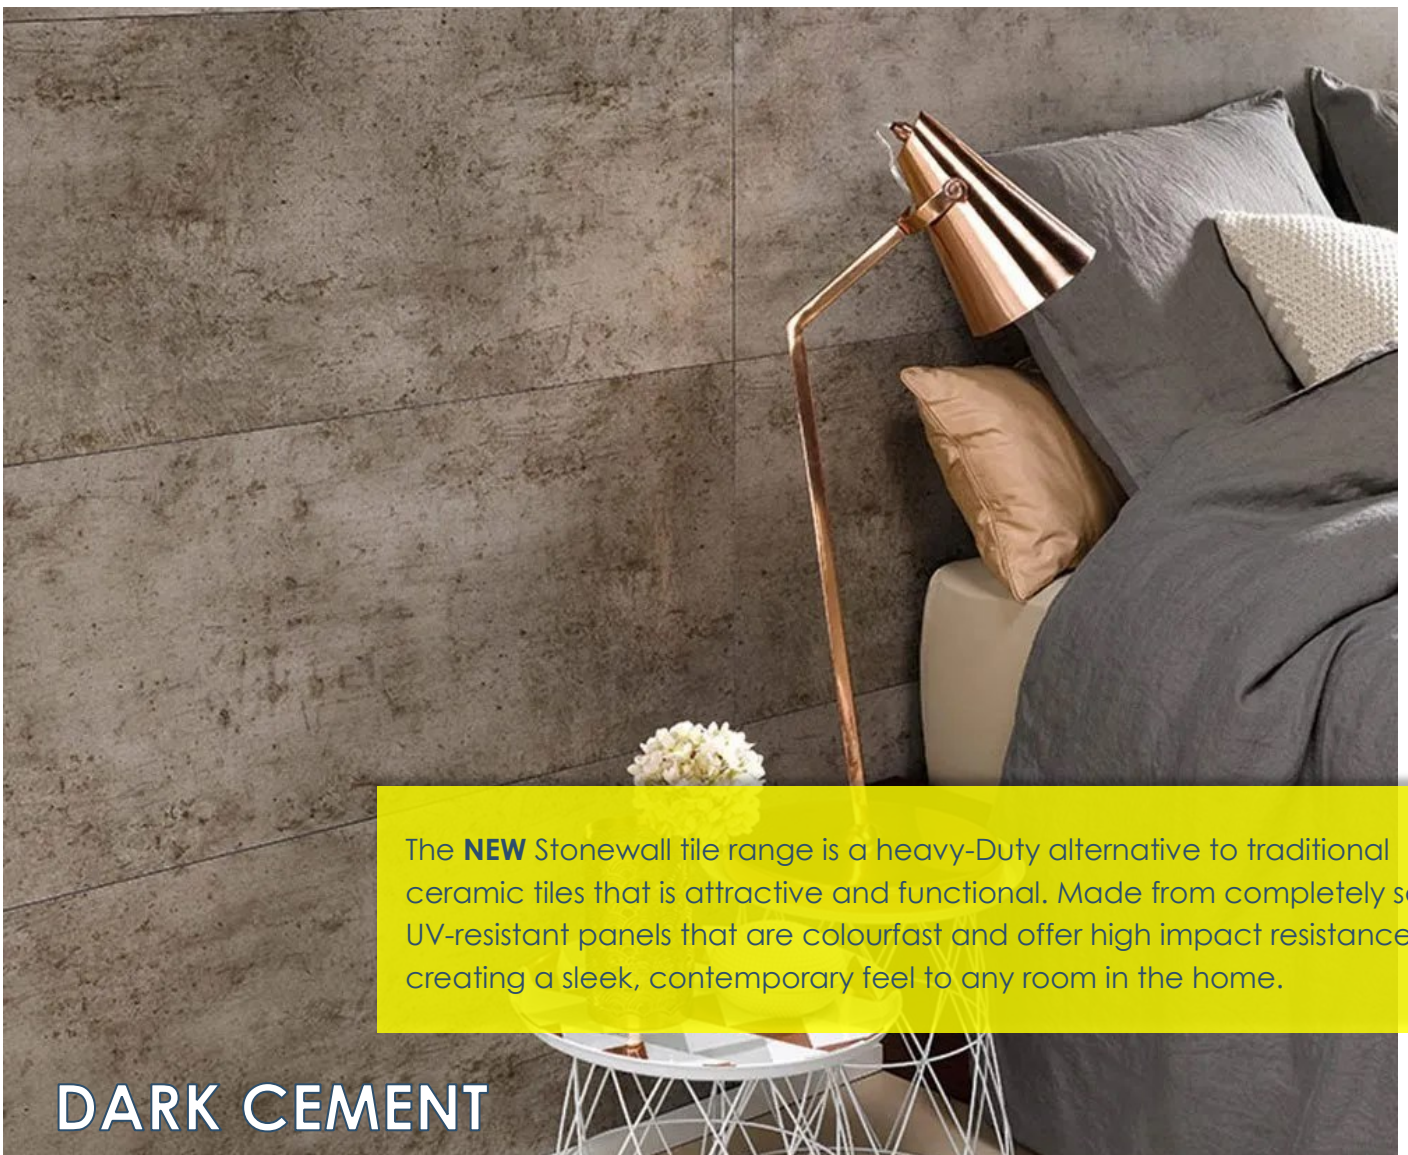

The **NEW** Stonewall tile range is a heavy-Duty alternative to traditional ceramic tiles that is attractive and functional. Made from completely solid, UV-resistant panels that are colourfast and offer high impact resistance creating a sleek, contemporary feel to any room in the home.