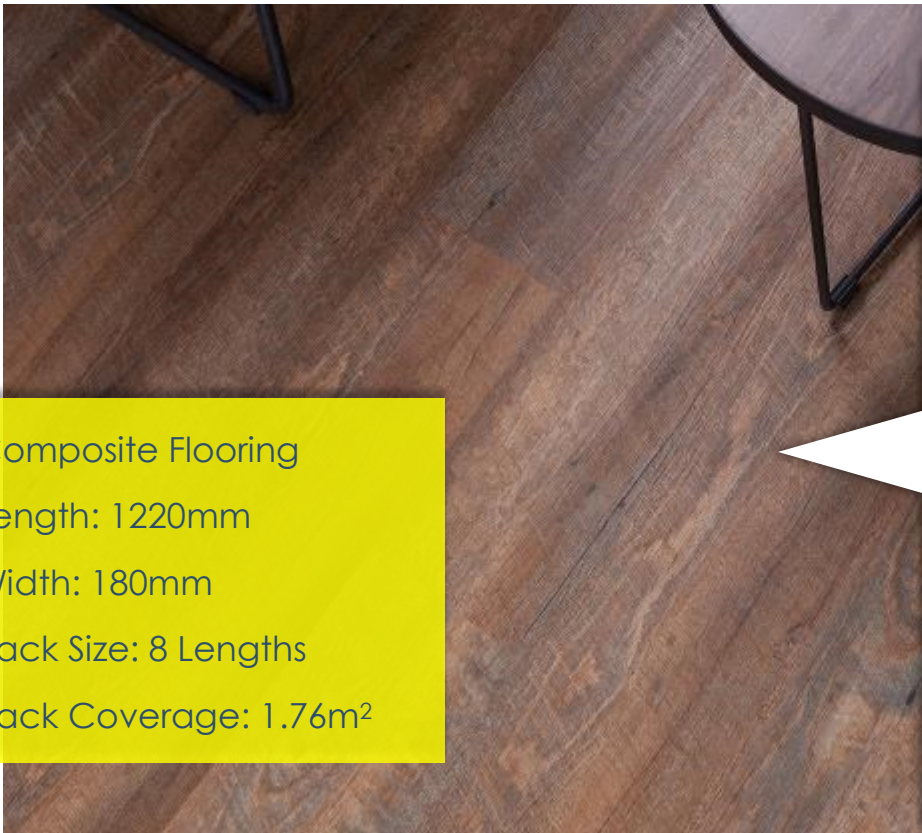

Price Per Pack: £84.34

DARK CANTERA
98QLR46990

Price Per Pack: £84.34

LIGHT CANTERA
98QLR46930

Price Per Pack: £84.34

WOOD & STONE
NATURAL
COLLECTION

Composite Flooring
Length: 1220mm
Width: 180mm
Pack Size: 8 Lengths
Pack Coverage: 1.76m²