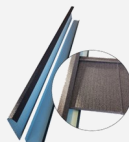

£64.80

1M X 50m

Breather Membrane

£42.12

Metro Tile Shingle

£9.72

Two Part Barge Cover

£10.37