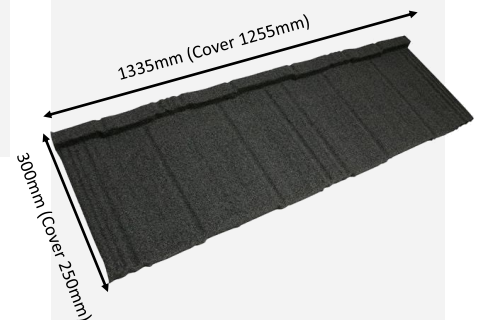

**PLEASE NOTE PRICES ARE SUBJECT TO VAT AND CHANGE WITHOUT PRIOR NOTICE, OTHER ROOF ACCESSORIES ARE AVAILABLE **

TA Plastic Supplies Limited

Tudhoe Industrial Estate, Spennymoor, Co. Durham, DL16 6TL

Telephone: 01388 814858 Fax: 01388 819534

Email: sales@taplastics.co.uk Web: www.taplastics.com