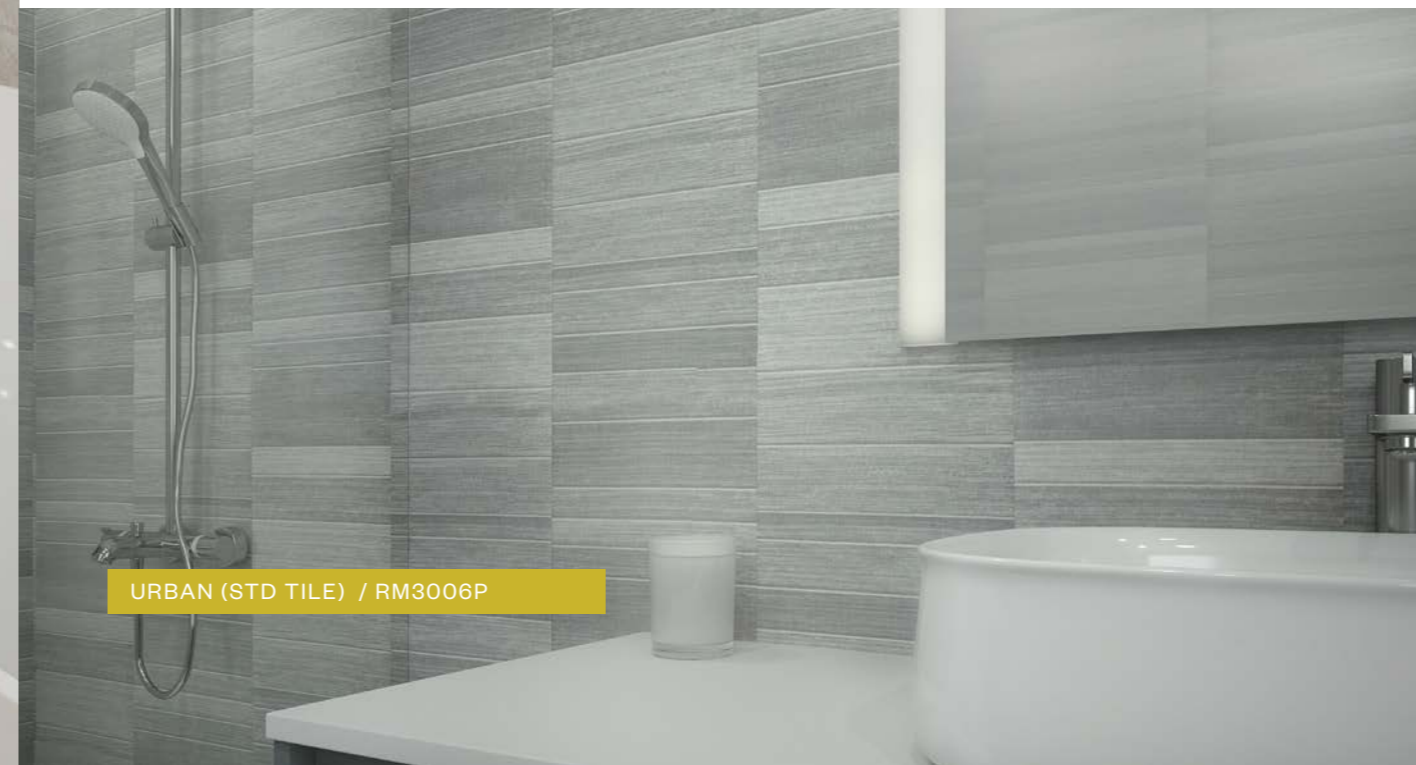

URBAN (STD TILE) / RM3006P

250mm Wall Panels

The 250mm panels come in a wide range of fifteen designs. Easy to manage and install, the range features stone, concrete, tile, wood, satin and marble effects with either matt, gloss or iridescent finishes.

- Contemporary matt & gloss finishes
- Quick and easy to fit
- 100% waterproof
- Easy to clean