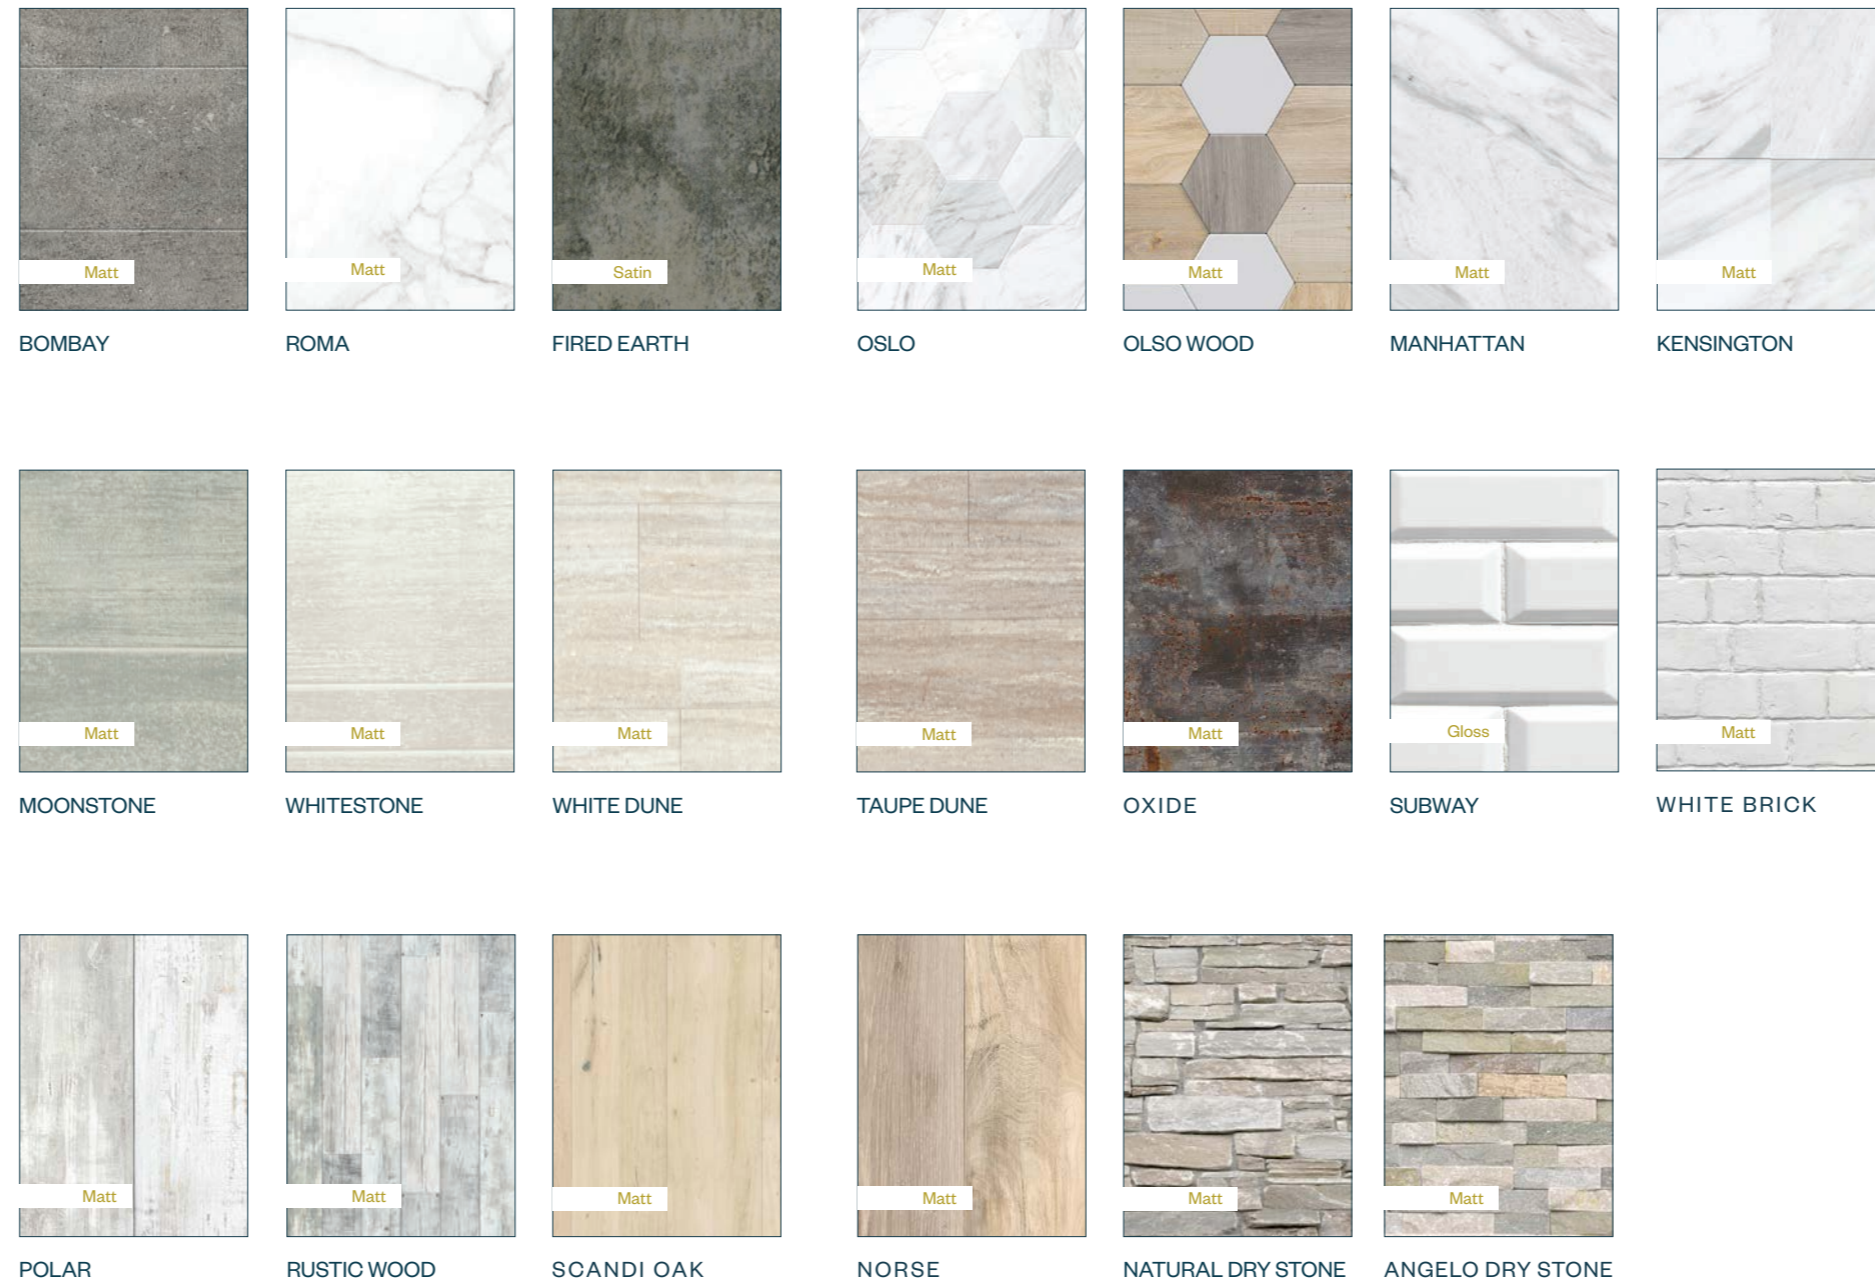

- Ultra-realistic designs
- Digitally printed
- Textured finishes
- Quick and easy to fit
- 100% waterproof
- Easy to clean

RUSTIC WOOD / DC86C71P

OSLO / DC01F73P

FIRED EARTH / DC55B91P

SCANDI OAK / DC01F51P

KENSINGTON / DC01F48P

MOONSTONE / DC88C12P

POLAR / DC39D35P

NORSE / DC43D39P

WHITE BRICK / DC01F21P

BOMBAY ROMA FIRED EARTH OSLO OLSO WOOD MANHATTAN KENSINGTON

MOONSTONE WHITESTONE WHITE DUNE TAUPE DUNE OXIDE SUBWAY WHITE BRICK