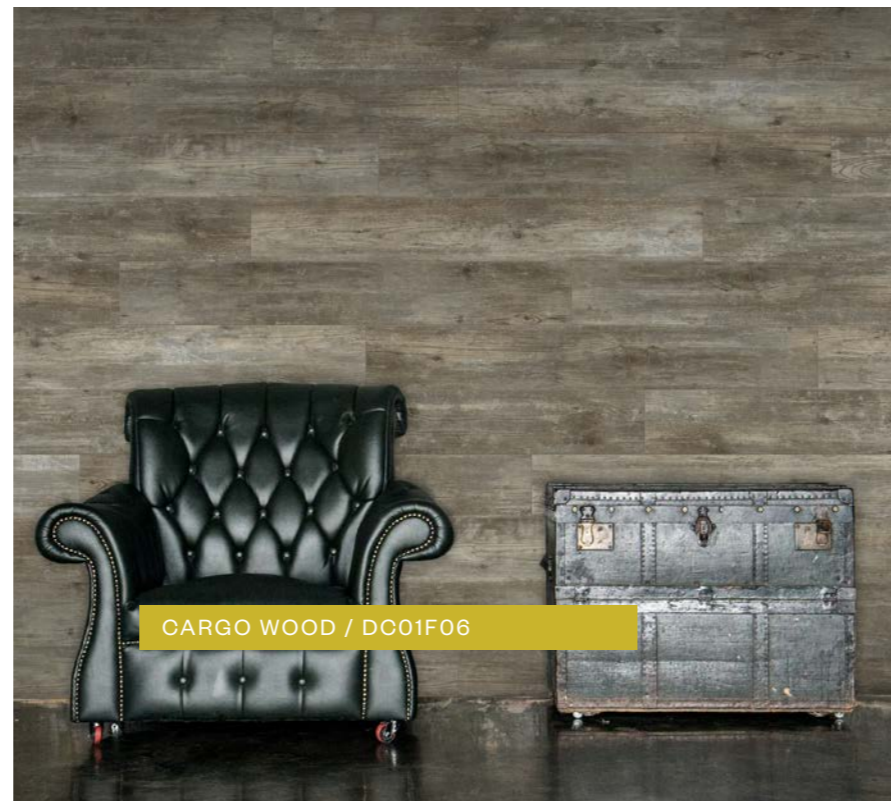

CARGO WOOD / DC01F06

All ZX designs are textured

Code	Design	Size	Pk Qty
TILES			
DC74201	GREY CONCRETE TILE	300 x 600 x 5	11
DC01T01	WHITE STONE TILE	300 x 600 x 5	11
DC01T24	WISE STONE TILE	300 x 600 x 5	11
DC01T22	BOCA STONE TILE	300 x 600 x 5	11
DC01T78	DUNE GREY TILE	300 x 600 x 5	11
DC0TC62	URBAN PINE TILE	300 x 600 x 5	11
DC01T04	WHITE OAK TILE	300 x 600 x 5	11
DC01F06	CARGO WOOD	170 x 1200 x 5	10
DC01F05	HAMMAM WOOD	170 x 1200 x 5	10
WALL PANELS			
DC01G26	ROCCIA	600 x 2600 x 5	2
DC01D74	GREY CONCRETE	600 x 2600 x 5	2
DC01G01	WHITE STONE	600 x 2600 x 5	2
DC01G24	WISE STONE	600 x 2600 x 5	2
DC01G22	BOCA STONE	600 x 2600 x 5	2
DC01F78	DUNE GREY	600 x 2600 x 5	2