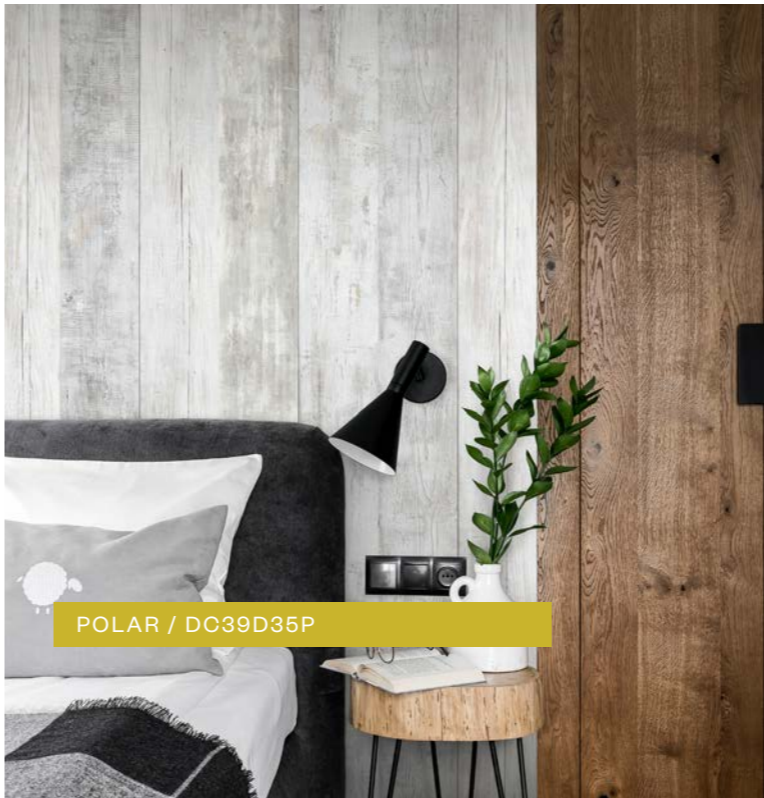

NORSE / DC43D39P

POLAR / DC39D35P