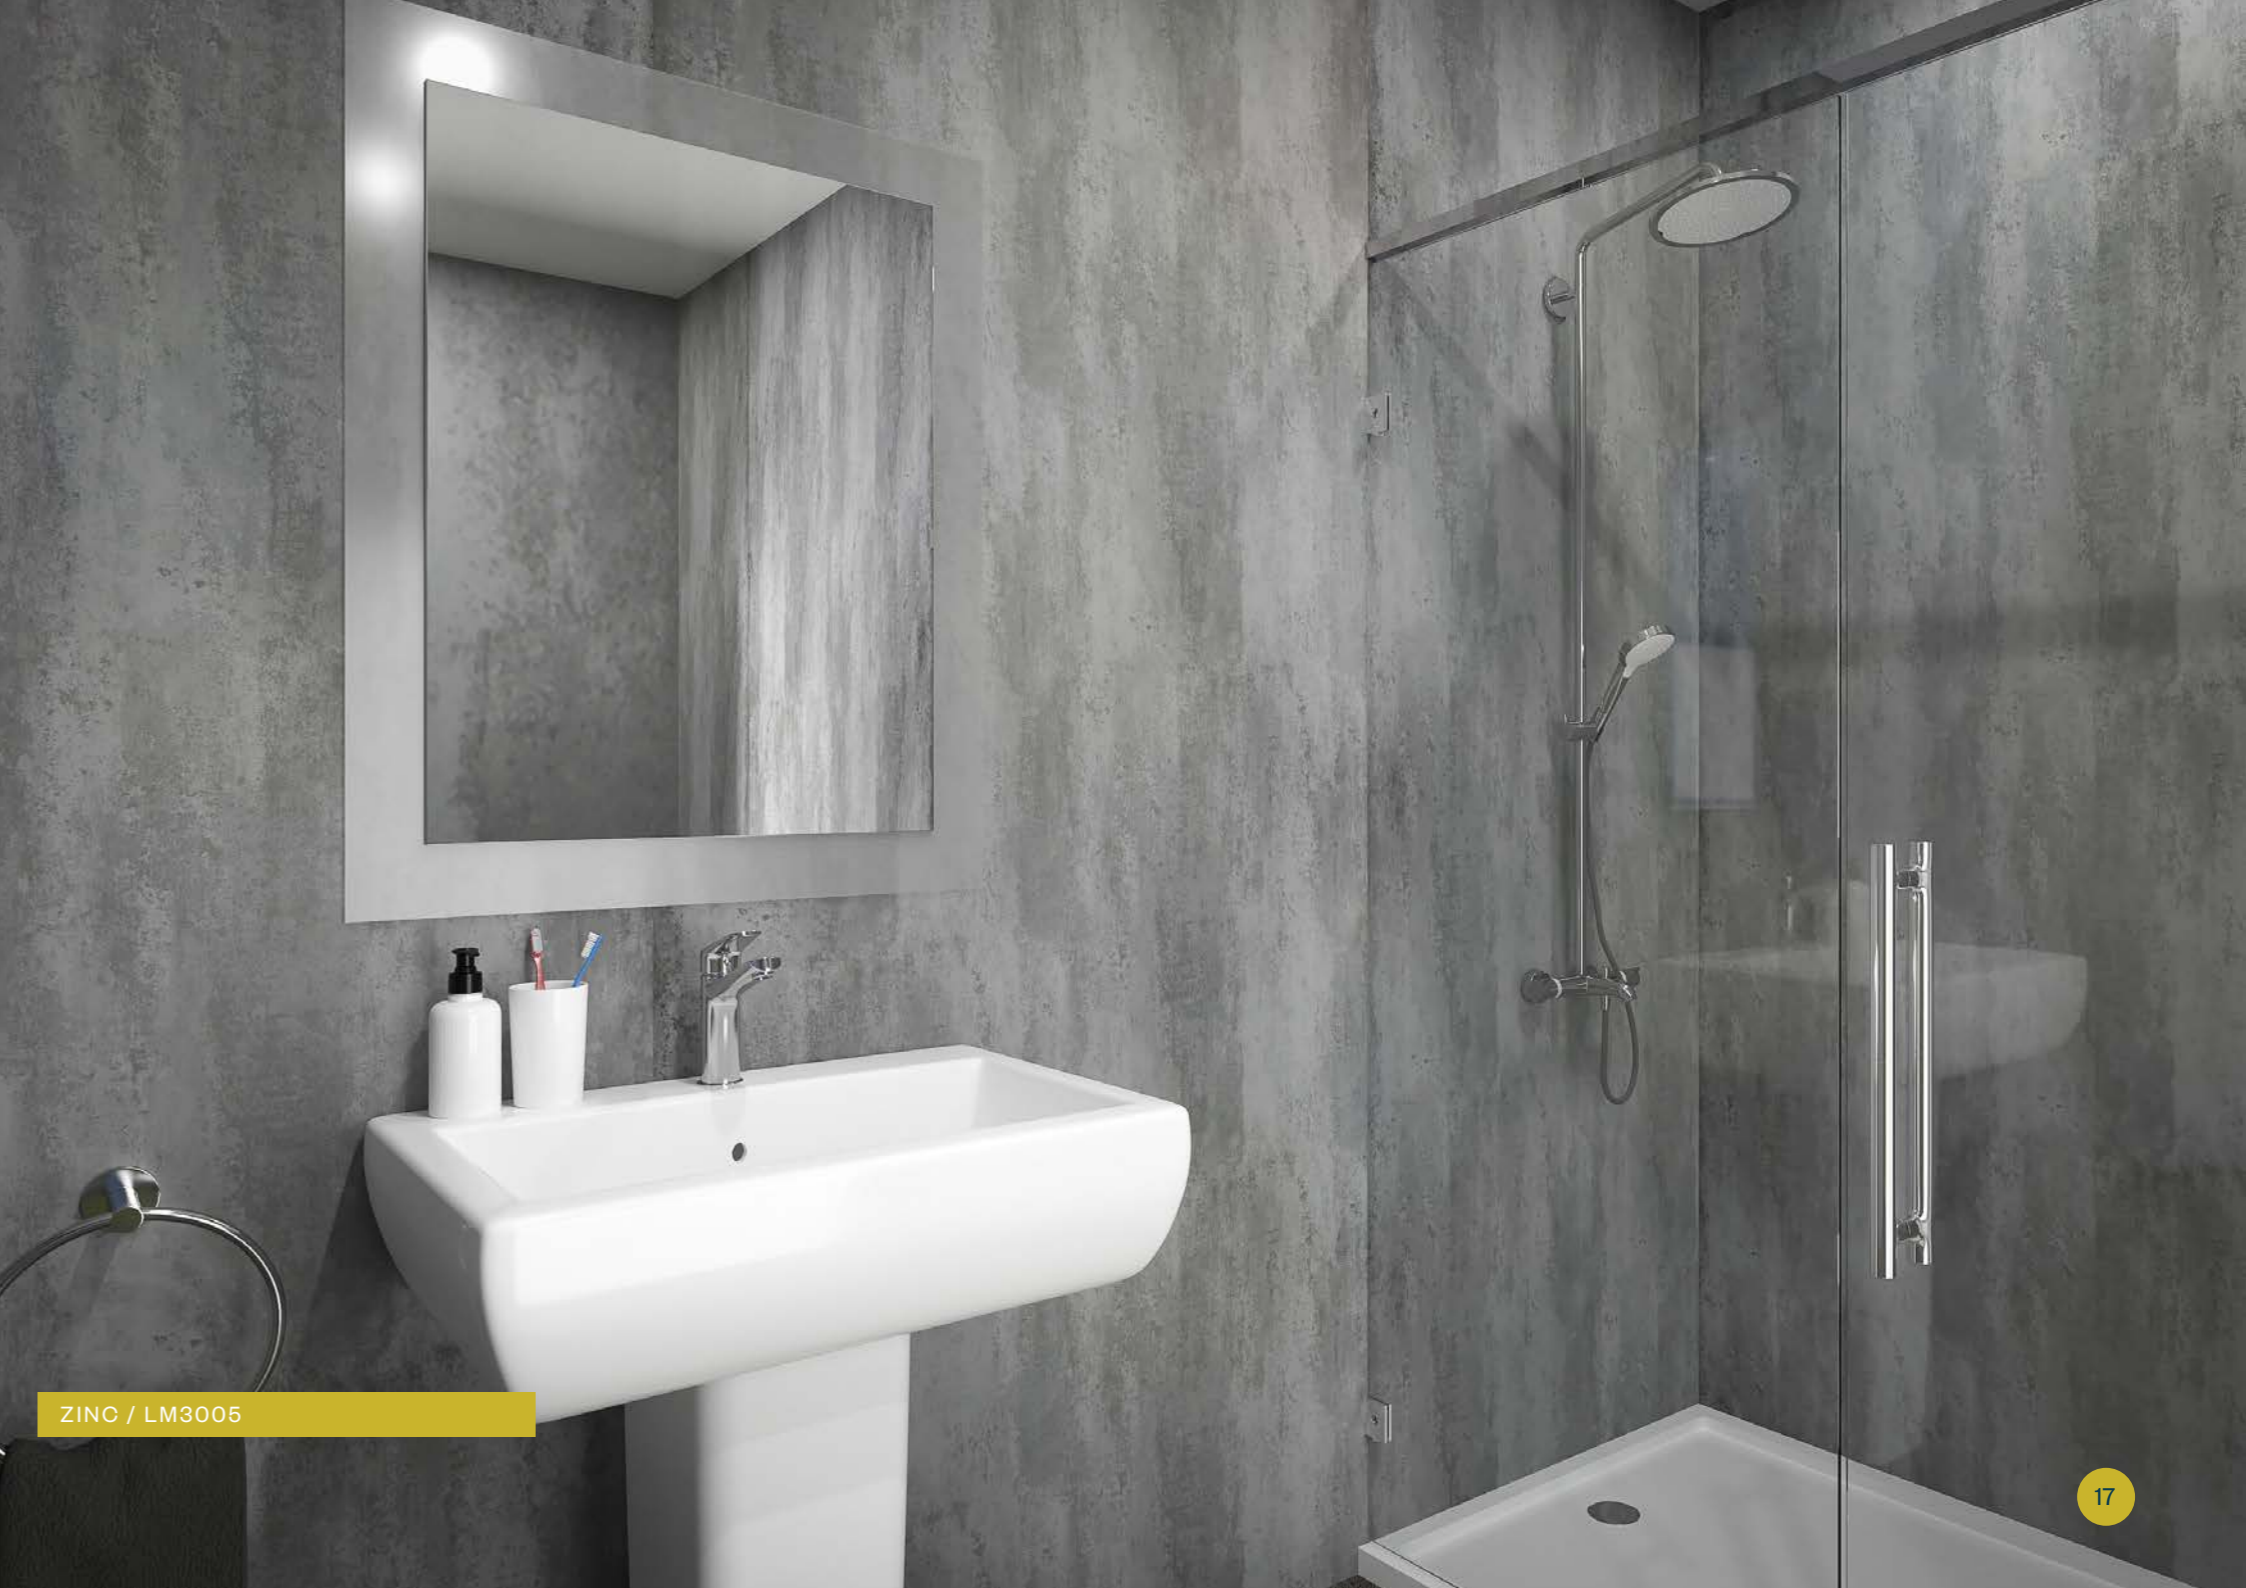

ZINC / LM3005