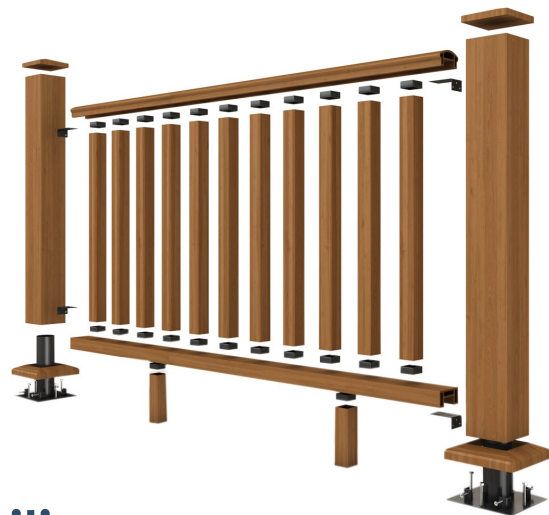

Composite Railing System

Our composite balustrade modules include*:

1 x post, 11 x spindles, required struts, brackets & fixings

Module size:

L 1800mm x H 1030mm (estimate height only)

*An additional post would be required to complete each balustrade run.

Code	Description	Net Price
Grey		
99BAL3050010156	BALUSTRADE POST & RAIL SYSTEM 1.8mtr MODULE	£153.93
99BAL3050010157	BALUSTRADE POST ASSEMBLY ONLY 1030mm HIGH	£64.88
Charcoal		
99BAL3050010153	BALUSTRADE POST & RAIL SYSTEM 1.8 MTR MODULE	£153.93
99BAL3050010155	BALUSTRADE POST ASSEMBLY ONLY 1030mm HIGH	£64.88
Brown		
99BAL3050010152	BALUSTRADE POST & RAIL SYSTEM 1.8 MTR MODULE	£153.93
99BAL3050010154	BALUSTRADE POST ASSEMBLY ONLY 1030mmHIGH	£64.88

Composite balustrades are perfect for defining the boundaries around front gardens and driveways. This deters passers-by from stepping onto a property, while still in-keeping with a beautiful street appeal to suit the house. In addition, our balustrades are a brilliant choice for decking edges and staircases as they provide a sturdy handrail for users, with minimal space in-between spindles to prevent falling through.