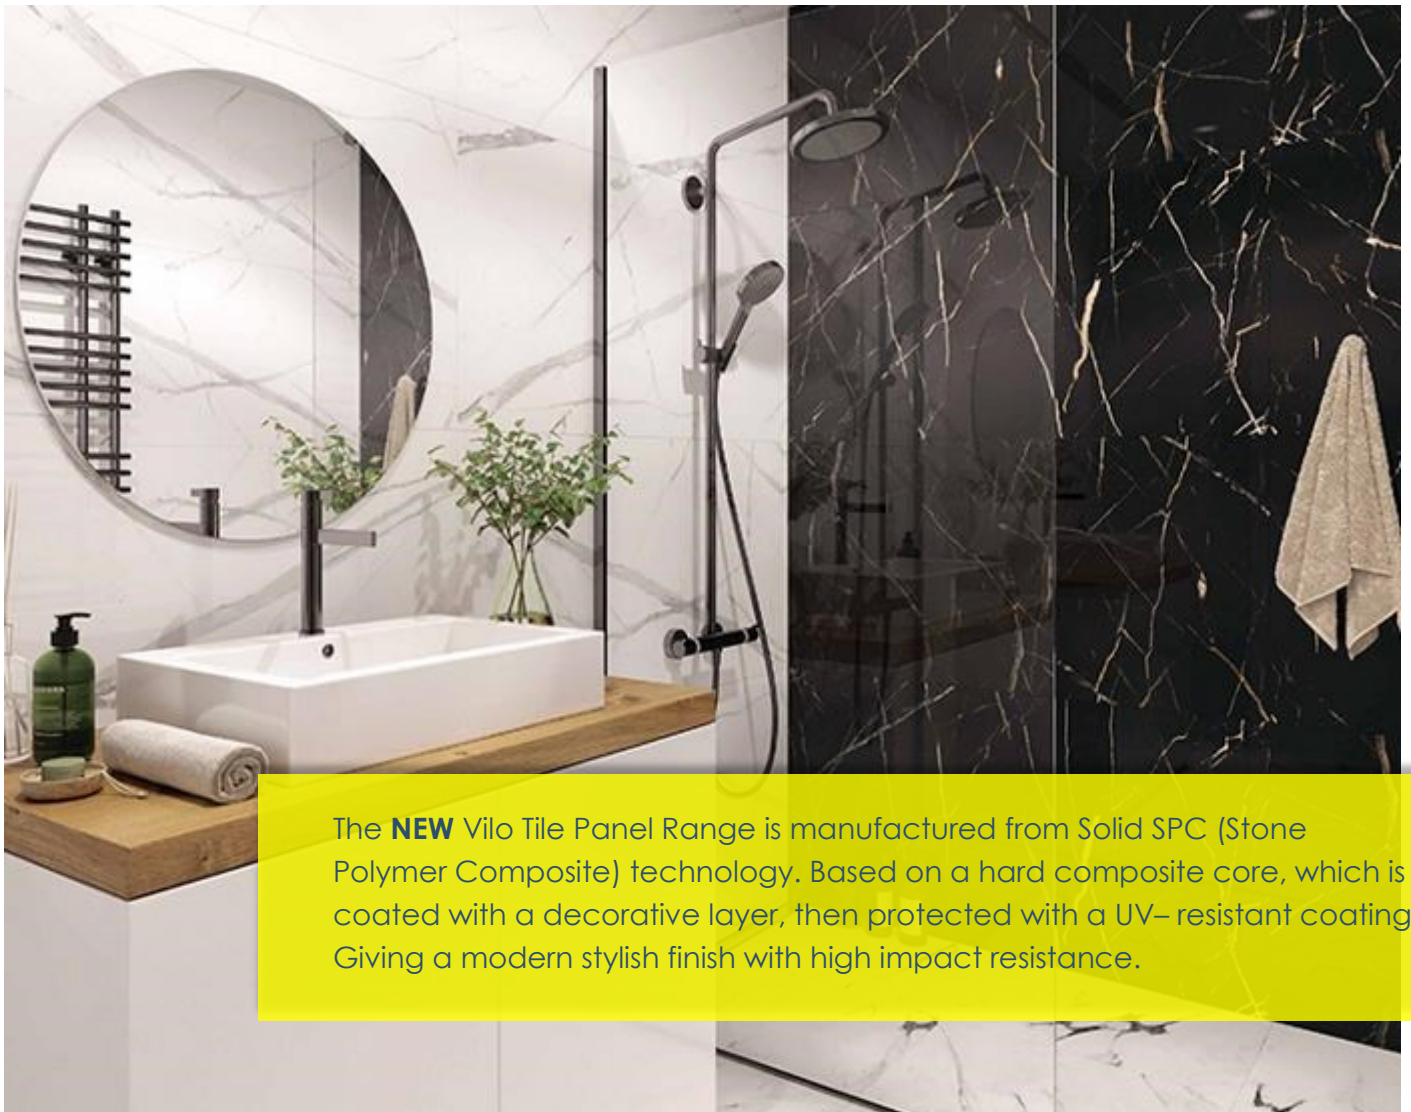

ASH GREY
98VTP6053393

Price Per Pack: £67.82

CALCATA BLACK
98VTP3053390

Price Per Pack: £67.82

CALCATA SNOW
98VTP6055824

Price Per Pack: £67.82

DARK STONE
98VTP6053392

Price Per Pack: £67.82

CONCRETE LIGHT
98VTP6053391

Price Per Pack: £67.82

MARBLE SKIN
98VTP6055827

Price Per Pack: £67.82

The **NEW** Vilo Tile Panel Range is manufactured from Solid SPC (Stone Polymer Composite) technology. Based on a hard composite core, which is coated with a decorative layer, then protected with a UV-resistant coating. Giving a modern stylish finish with high impact resistance.