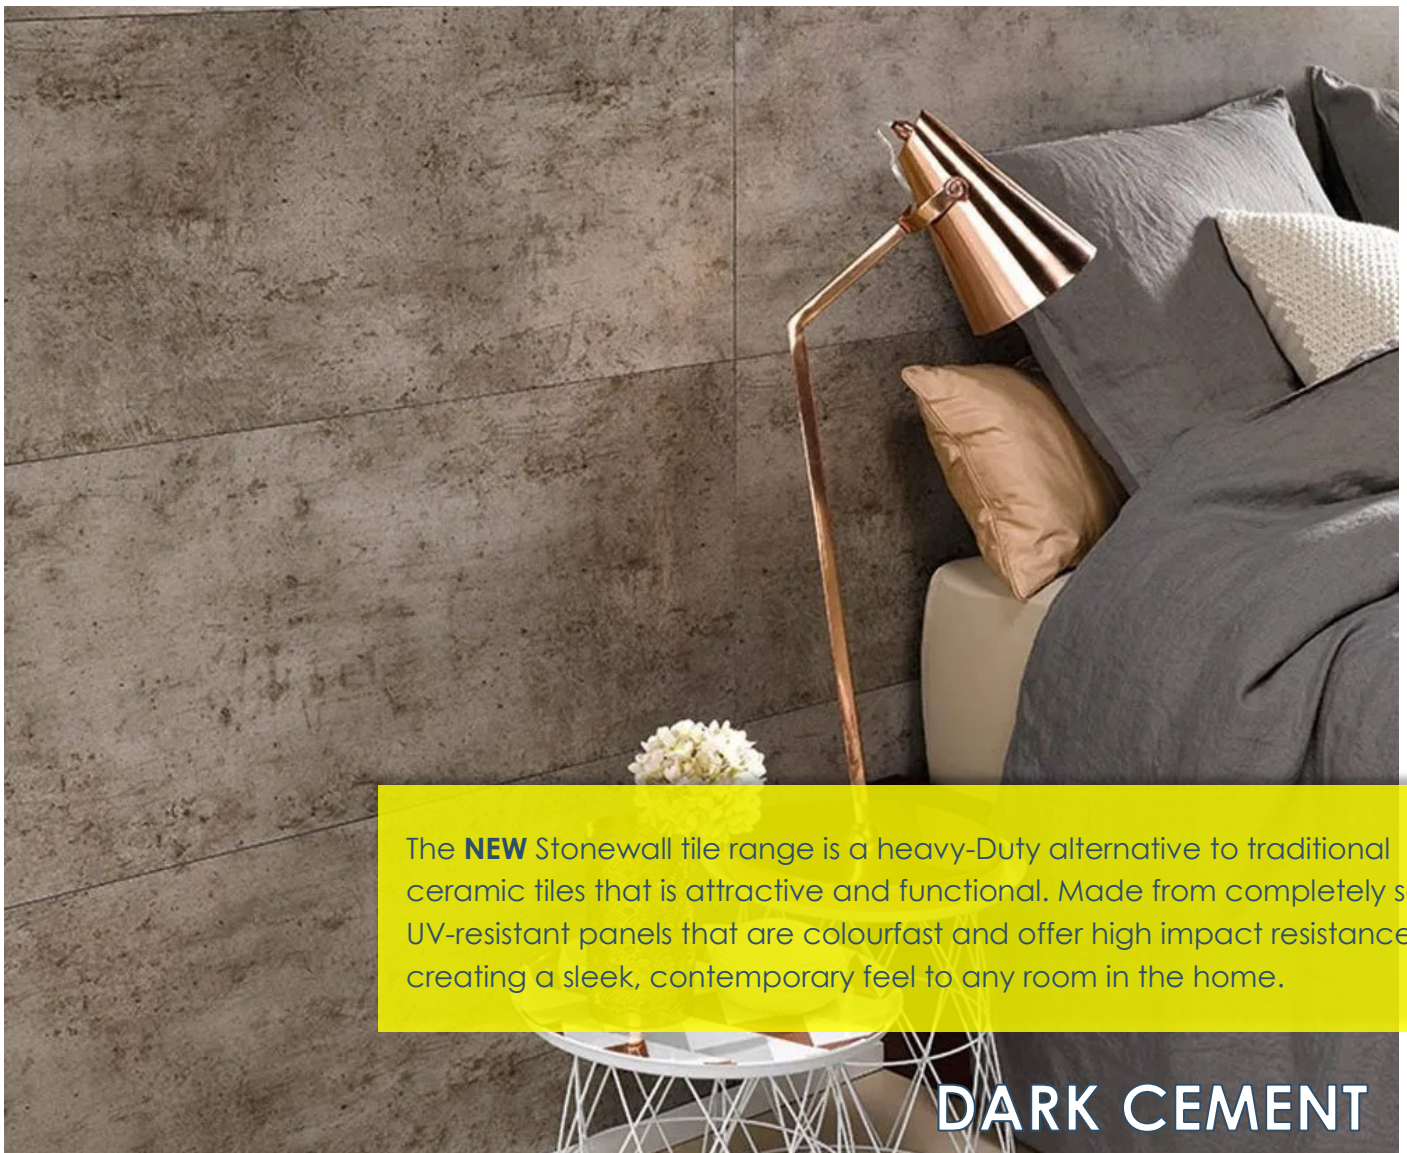

Price Per Pack: £92.75

DARK CEMENT
98SWTQDW869

Price Per Pack: £92.75

The **NEW** Stonewall tile range is a heavy-Duty alternative to traditional ceramic tiles that is attractive and functional. Made from completely solid, UV-resistant panels that are colourfast and offer high impact resistance creating a sleek, contemporary feel to any room in the home.