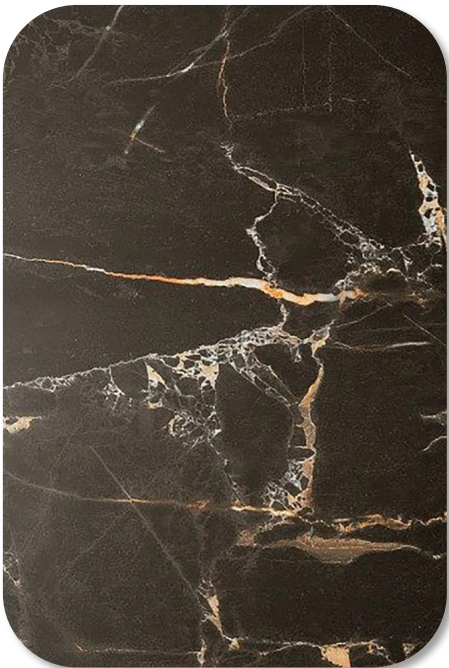

Pack Coverage: 1.95m²

ALCARIA

98GWTQDWG097

Price Per Pack: £92.75

FARO

98GWTQDWG036

Price Per Pack: £92.75

SAMBRO

98GWTQDWG038

Price Per Pack: £92.75

PORTO

98GWTQDWG034

Price Per Pack: £92.75

EVORA
98GWTQDWG037
Price Per Pack: £92.75

TRAPANI
98GWTQDWG180
Price Per Pack: £92.75

MIRANDELA
98GWTQDWG035
Price Per Pack: £92.75

TAVIRA
98GWTQDWG033
Price Per Pack: £92.75

The **Glossy Wall** tile range is a heavy-Duty alternative to traditional ceramic tiles that is attractive and functional. Made from completely solid, UV-resistant panels that are colourfast and offer high impact resistance creating a sleek, contemporary feel to any room in the home, creating a traditional grout line effect without the mess or maintenance.