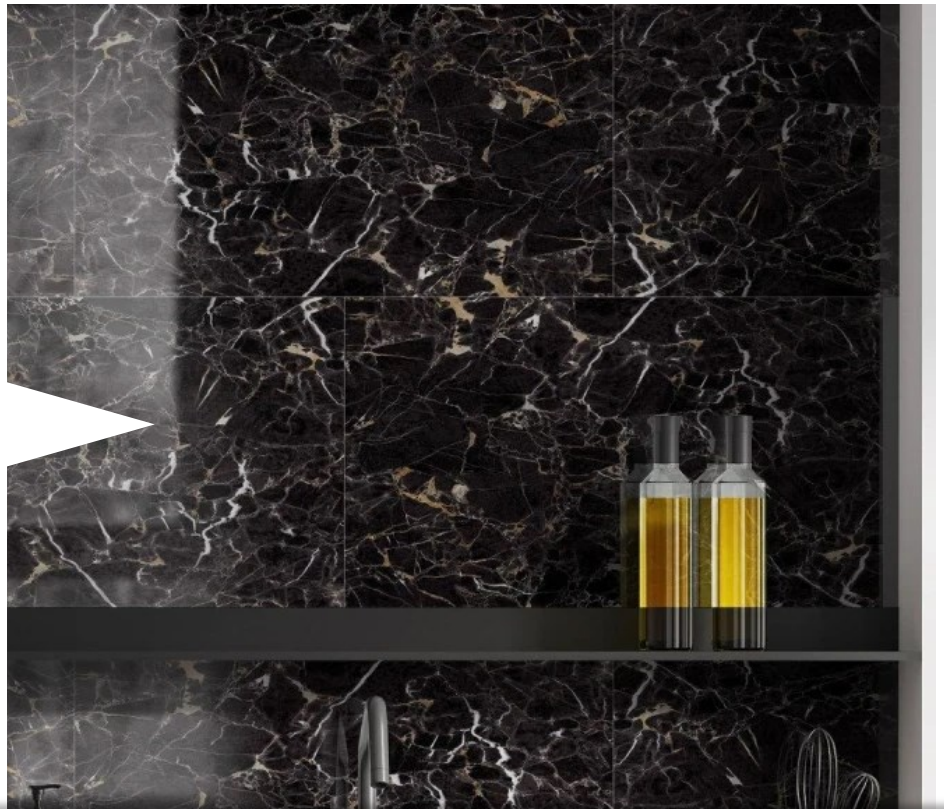

TAVIRA
98GWTQDWG033
Price Per Pack: £92.75

The **Glossy Wall** tile range is a heavy-Duty alternative to traditional ceramic tiles that is attractive and functional. Made from completely solid, UV-resistant panels that are colourfast and offer high impact resistance creating a sleek, contemporary feel to any room in the home, creating a traditional grout line effect without the mess or maintenance.