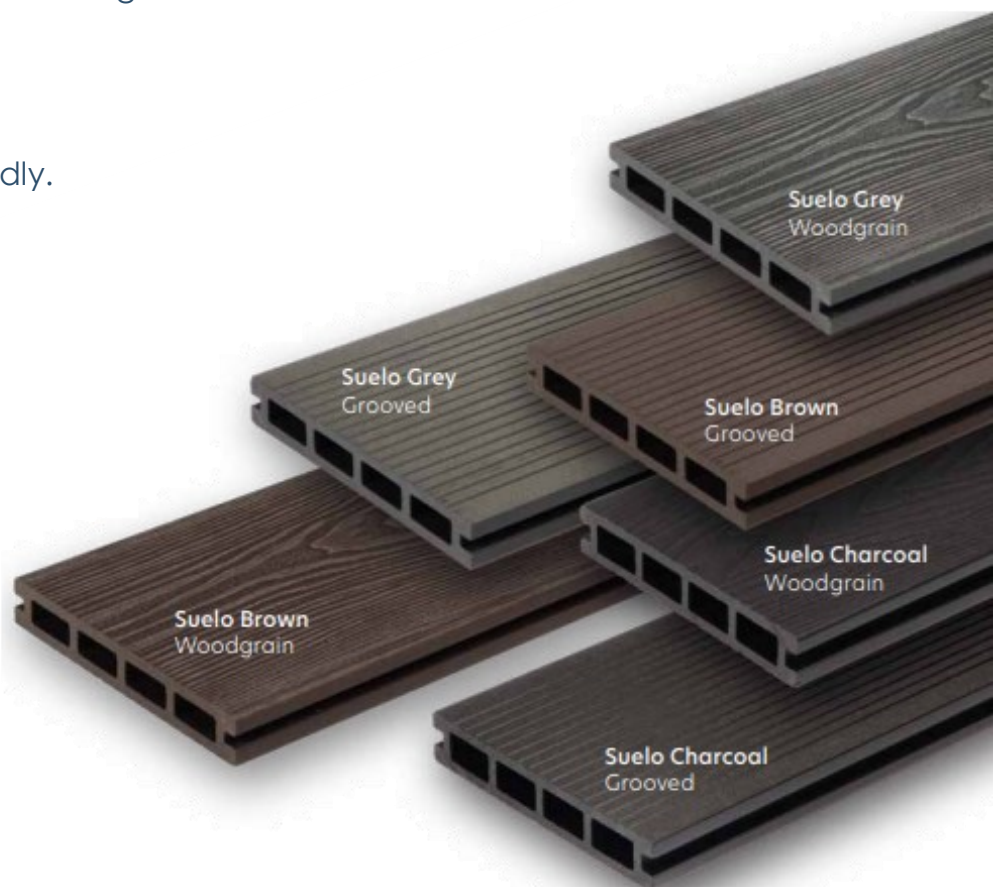

Woodgrain Composite Decking

- ◆ Better, does not rot, unlike timber decking, weather resistant and easy to clean.
- ◆ Faster, quick and easy to install.
- ◆ Safer, Durable, Slip resistant, split and splinter-free surface.
- ◆ Choice of grooved or woodgrain effect finishes in three colours.
- ◆ Low maintenance
- ◆ Hidden fixing system
- ◆ Environmentally friendly.

TRADE PRICE

Woodgrain Composite Decking

“High-Performance, durable and slip resistant alternative to traditional timber decking”

Code	Size	Net Price
CHARCOAL		
99SD3050010206	DECK BOARD, 150 x 3600mm	£22.42
99SD3050010231	ANGLE 90 DEG, 40 x 40 x 3600mm	£11.03
99SD3050010176	FASCIA PLANK, 150 x10 x 3600mm	£19.85
GREY		
99SD3050010212	DECK BOARD, 150 x 3600mm	£22.42
99SD3050010229	ANGLE 90 DEG, 40 x 40 x 3600mm	£11.03
99SD3050010183	FASCIA PLANK, 150 x 10 x 3600mm	£19.85
BROWN		
99SD3050010201	DECK BOARD, 150 x 3600mm	£22.42
99SD3050010228	ANGLE 90 DEG, 40 x 40 x 3600mm	£11.03
99SD3050010171	FASCIA PLANK, 150 x 10 x 3600mm	£19.85
FIXINGS		
99SD3050010230	TUB OF 50 FIXING CLIPS & SCREWS (2.5m sq mtr)	£24.62
99SD3050010240	TUB OF 30 STARTER CLIPS & SCREWS	£13.97

Choose from a range of colours and finishes to suit your style and budget. Finishes can be “mix and matched” or reversed after a period of time.

Deck boards are quick and east to fix using the supplied grab clips– a simple 2 step operation.