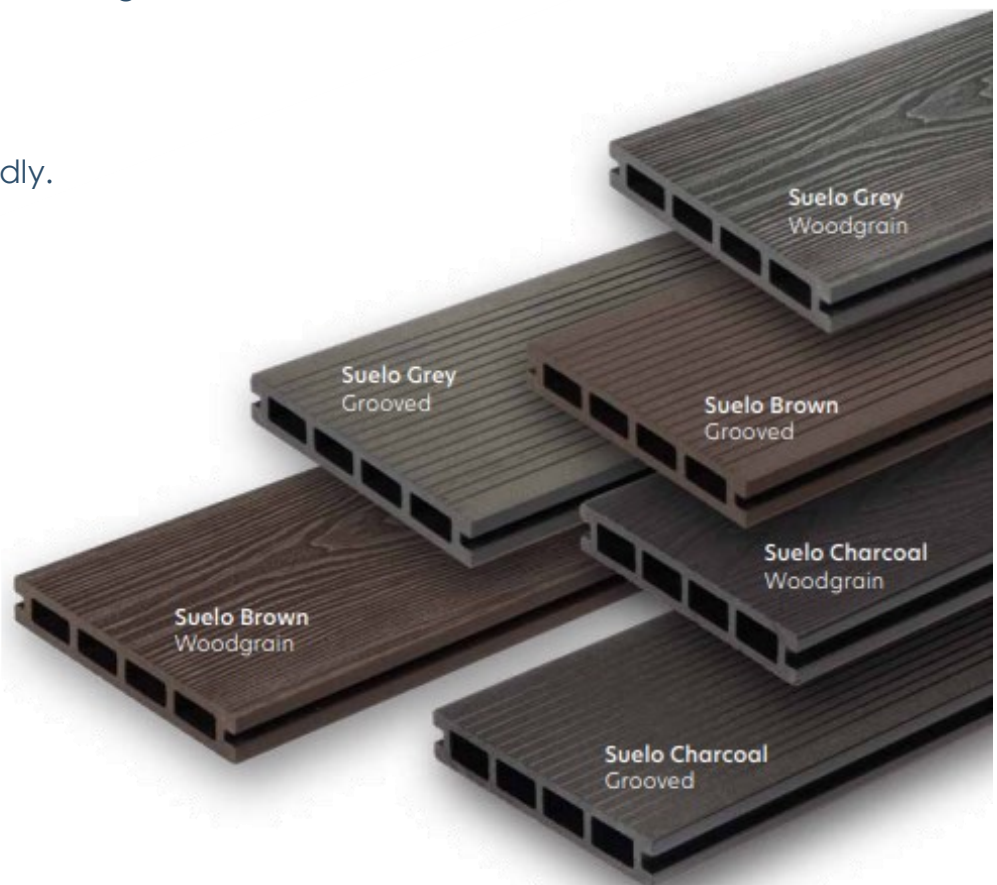

Woodgrain Composite Decking

- ◆ Better, does not rot, unlike timber decking, weather resistant and easy to clean.
- ◆ Faster, quick and easy to install.
- ◆ Safer, Durable, Slip resistant, split and splinter-free surface.
- ◆ Choice of grooved or woodgrain effect finishes in three colours.
- ◆ Low maintenance
- ◆ Hidden fixing system
- ◆ Environmentally friendly.

TRADE PRICE

Woodgrain Composite Decking

“High-Performance, durable and slip resistant alternative to traditional timber decking”

Code	Size	Net Price
CHARCOAL		
99SD3050010206	DECK BOARD, 150 x 3600mm	£21.35
99SD3050010231	ANGLE 90 DEG, 40 x 40 x 3600mm	£10.50
99SD3050010176	FASCIA PLANK, 150 x10 x 3600mm	£18.90
GREY		
99SD3050010212	DECK BOARD, 150 x 3600mm	£21.35
99SD3050010229	ANGLE 90 DEG, 40 x 40 x 3600mm	£10.50
99SD3050010183	FASCIA PLANK, 150 x 10 x 3600mm	£18.90
BROWN		
99SD3050010201	DECK BOARD, 150 x 3600mm	£21.35
99SD3050010228	ANGLE 90 DEG, 40 x 40 x 3600mm	£10.50
99SD3050010171	FASCIA PLANK, 150 x 10 x 3600mm	£18.90
FIXINGS		
99SD3050010230	TUB OF 50 FIXING CLIPS & SCREWS (2.5m sq mtr)	£23.45
99SD3050010240	TUB OF 30 STARTER CLIPS & SCREWS	£13.30

Choose from a range of colours and finishes to suit your style and budget. Finishes can be “mix and matched” or reversed after a period of time.

Deck boards are quick and east to fix using the supplied grab clips– a simple 2 step operation.