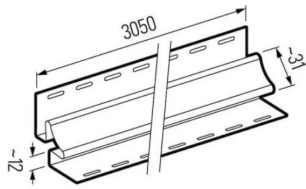

OAK

08VFM3008865

Price Per Length: £23.72

The modern solution to wall and ceiling cladding, The PVC slat panels are manufactured using innovative three-layer technology. Our unique profile is resistant to impacts and temperature fluctuations, waterproof, lightweight, maintenance free as well as quick and east to install either **vertically** or **horizontally**! Perfect for both **INSIDE** and **OUTSIDE** your home.

©OAK

"H" TRIM (JOINER)

42mm x wide 3050mm long

Price Per Length: £20.80

INTERNAL CORNER

31mm x width 3050mm long

Price Per Length: £20.80

"J" TRIM (U CAPPING)

19mm wide x 3050mm long

Price Per Length: £7.80

EXTERNAL CORNER

76mm wide x 3050mm long

Price per length: £20.80

VENTILATION TRIM

3050mm long

Price Per Length: £6.82