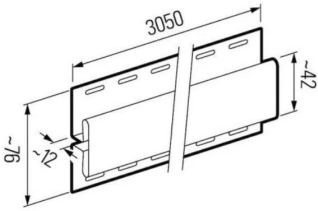

EXTERNAL/ Internal SLAT WALL CLADDING

FRONTO
SLAT PANELS

External/ Internal
Slat Panel Cladding

4 Slat Panel Design

Length: 2950mm

Cover Width: 250mm

WINCHESTER OAK

WINCHESTER OAK
08VFM3025759

OAK

08VFM3008865

Price Per Length: £23.72

The modern solution to wall and ceiling cladding, The PVC slat panels are manufactured using innovative three-layer technology. Our unique profile is resistant to impacts and temperature fluctuations, waterproof, lightweight, maintenance free as well as quick and east to install either **vertically** or **horizontally**! Perfect for both **INSIDE** and **OUTSIDE** your home.

©OAK

"H" TRIM (JOINER)

42mm x wide 3050mm long

Price Per Length: £20.80

INTERNAL CORNER

31mm x width 3050mm long

Price Per Length: £20.80

"J" TRIM (U CAPPING)

19mm wide x 3050mm long

Price Per Length: £7.80

EXTERNAL CORNER

76mm wide x 3050mm long

Price per length: £20.80

VENTILATION TRIM

3050mm long

Price Per Length: £6.82