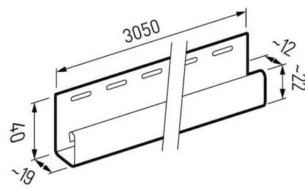

©OAK

"H" TRIM (JOINER)

42mm x wide 3050mm long

Price Per Length: £20.80

INTERNAL CORNER

31mm x width 3050mm long

Price Per Length: £20.80

"J" TRIM (U CAPPING)

19mm wide x 3050mm long

Price Per Length: £7.80

EXTERNAL CORNER

76mm wide x 3050mm long

Price per length: £20.80

VENTILATION TRIM

3050mm long

Price Per Length: £6.82