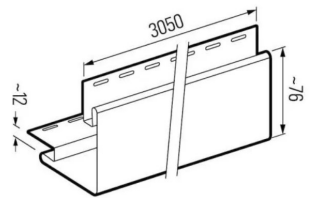

©OAK

"H" TRIM (JOINER)

42mm x wide 3050mm long

Price Per Length: £20.80

INTERNAL CORNER

31mm x width 3050mm long

Price Per Length: £20.80

"J" TRIM (U CAPPING)

19mm wide x 3050mm long

Price Per Length: £7.80

EXTERNAL CORNER

76mm wide x 3050mm long

Price per length: £20.80

VENTILATION TRIM

3050mm long

Price Per Length: £6.82