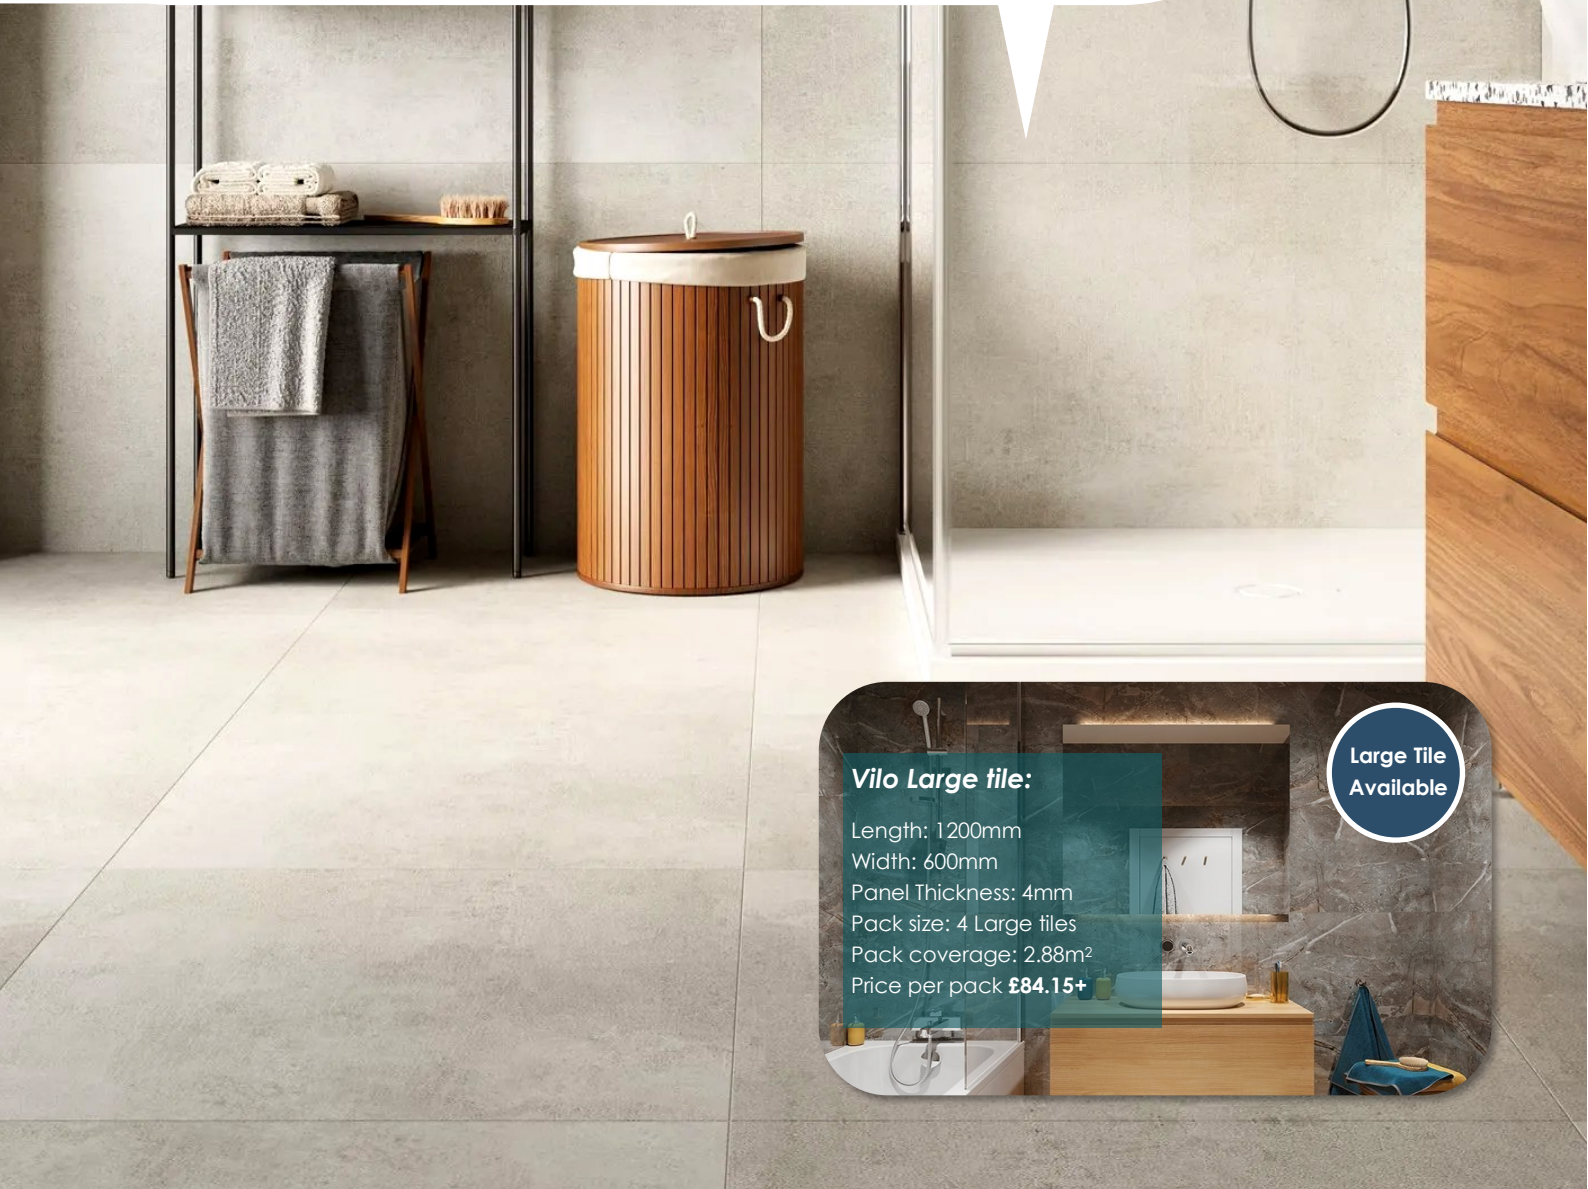

**Vilo Large tile:**

- Length: 1200mm
- Width: 600mm
- Panel Thickness: 4mm
- Pack size: 4 Large tiles
- Pack coverage: 2.88m<sup>2</sup>
- Price per pack **£84.15+**

Large Tile Available