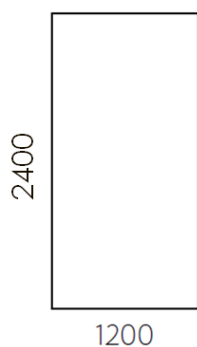

Linda Barker
LINDA BARKER

Square Edge From:
£192.50

Hydrolock from:
£208.60

Panel size information

Panels are available in a range of widths for ease of installation;

2400 x 598 mm (Hydrolock® and straight edge)

2400

1200

*PLEASE NOTE PRICES ARE SUBJECT TO VAT AND CHANGE WITHOUT PRIOR NOTICE *

CONTEMPORARY

Square Edge From:
£168.00

Hydrolock from:
£182.00

Panel size information

Panels are available in a range of widths for ease of installation;

2400 x 598 mm (Hydrolock® and straight edge)

All panels are 11mm thick.

The Hydrolock® joint reduces the finished face by 18mm i.e. 2400mm x 1200mm becomes 2400 x 1182mm.

CLASSIC

Square Edge From:
£154.00

Hydrolock from:
£164.00

Panel size information

Panels are available in a range of widths for ease of installation;

2400 x 598 mm (Hydrolock® and straight edge)

All panels are 11mm thick.

The Hydrolock® joint reduces the finished face by 18mm i.e. 2400mm x 1200mm becomes 2400 x 1182mm.