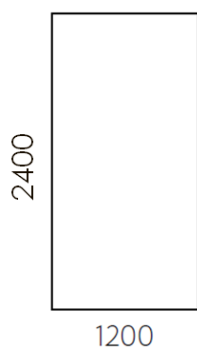

Linda Barker
LINDA BARKER

Square Edge From:
£192.50

Hydrolock from:
£208.60

Panel size information

Panels are available in a range of widths for ease of installation;

2400 x 598 mm (Hydrolock® and straight edge)

2400

1200

*PLEASE NOTE PRICES ARE SUBJECT TO VAT AND CHANGE WITHOUT PRIOR NOTICE *

CONTEMPORARY

Square Edge From:
£168.00

Hydrolock from:
£182.00

Panel size information

Panels are available in a range of widths for ease of installation;

2400 x 598 mm (Hydrolock® and straight edge)

All panels are 11mm thick.

The Hydrolock® joint reduces the finished face by 18mm i.e. 2400mm x 1200mm becomes 2400 x 1182mm.

CLASSIC

Square Edge From:
£154.00

Hydrolock from:
£164.00

Panel size information

Panels are available in a range of widths for ease of installation;

2400 x 598 mm (Hydrolock® and straight edge)

All panels are 11mm thick.

The Hydrolock® joint reduces the finished face by 18mm i.e. 2400mm x 1200mm becomes 2400 x 1182mm.