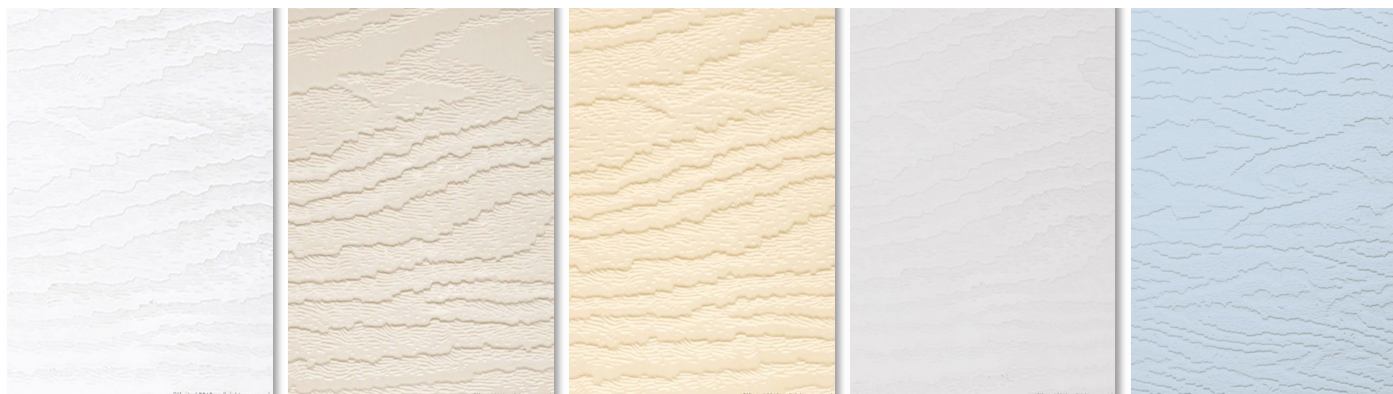

PVC-UE cladding is completely unaffected by damp, rot, decay, frost and is resistant to attack from insects. All of our products are manufactured using environmentally kind Calcium Organic stabilisers, guaranteed to give the best colour resistance. Available in white, cream, sand, light grey and light blue including a comprehensive range of corners, edges and joint trims to match ensuring a perfect finish all from one supplier.

Available in 5 colours:

300mm Twin Shiplap Cladding x 5000mm Long

WHITE
98MBOSSWH

CREAM
98MBOSSCR

SAND
98MBOSSS

LIGHT GREY
98MBOSSLG

LIGHT BLUE
98MBOSSLB

All prices are subject to VAT and availability and are subject to change without prior notice

TRADE PRICE

M-Boss External Shiplap Cladding

Code:	Colour	Description	Length	Only:
98MBOSSWH 98MBOSSCR 98MBOSSSA 98MBOSSLG 98MBOSSLB	WHITE CREAM SAND LIGHT GREY LIGHT BLUE	300MM TWIN SHIPLAP CLADDING (SOLD IN SINGLE LENGTH)	5mtr	£47.78
98MBOSSWHJ 98MBOSSCRJ 98MBOSSSAJ 98MBOSSLGJ 98MBOSSLBJ	WHITE CREAM SAND LIGHT GREY LIGHT BLUE	300MM TWIN SHIPLAP JOINT (PACK OF 10)		£25.68
98MBOSSWHUC 98MBOSSCRUC 98MBOSSSAUC 98MBOSSLGUC 98MBOSSLBUC	WHITE CREAM SAND LIGHT GREY LIGHT BLUE	UNIVERSAL CHANNEL/ END CAP (SINGLE LENGTH)	5mtr	£22.75
98MBOSSWHWS 98MBOSSCRWS 98MBOSSSAWS 98MBOSSLGWS 98MBOSSLBWS	WHITE CREAM SAND LIGHT GREY LIGHT BLUE	WALL STARTER TRIM (SINGLE LENGTH)	5mtr	£28.28
98MBOSSWHDT 98MBOSSCRDT 98MBOSSADT	WHITE CREAM SAND	DRIP TRIM (SINGLE LENGTH)	5mtr	£26.00
98MBOSSWHUT 98MBOSSCRUT 98MBOSSSAUT 98MBOSSLGUT 98MBOSSLBUT	WHITE CREAM SAND LIGHT GREY LIGHT BLUE	2-PART UNIVERSAL TRIM/ END CAP (SINGLE LENGTH)	5mtr	£45.89
98MBOSSWHCT 98MBOSSCRCT 98MBOSSSACT 98MBOSSLGCT 98MBOSSLBCT	WHITE CREAM SAND LIGHT GREY LIGHT BLUE	2-PART CORNER TRIM (SINGLE LENGTH)	5mtr	£61.43