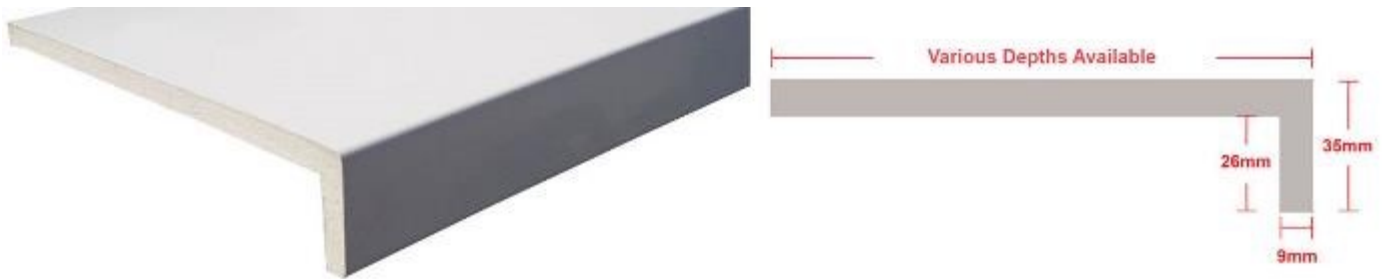

PVC White Windows Sills

Wood Windows Sills are often exposed to heavy wear and tear, warping and discoloration. Our White PVC Window Sills create an attractive, stay bright, clean appearance. With the advantage of PVC these Window Sills are Waterproof allowing the boards to be used in any room in your home.