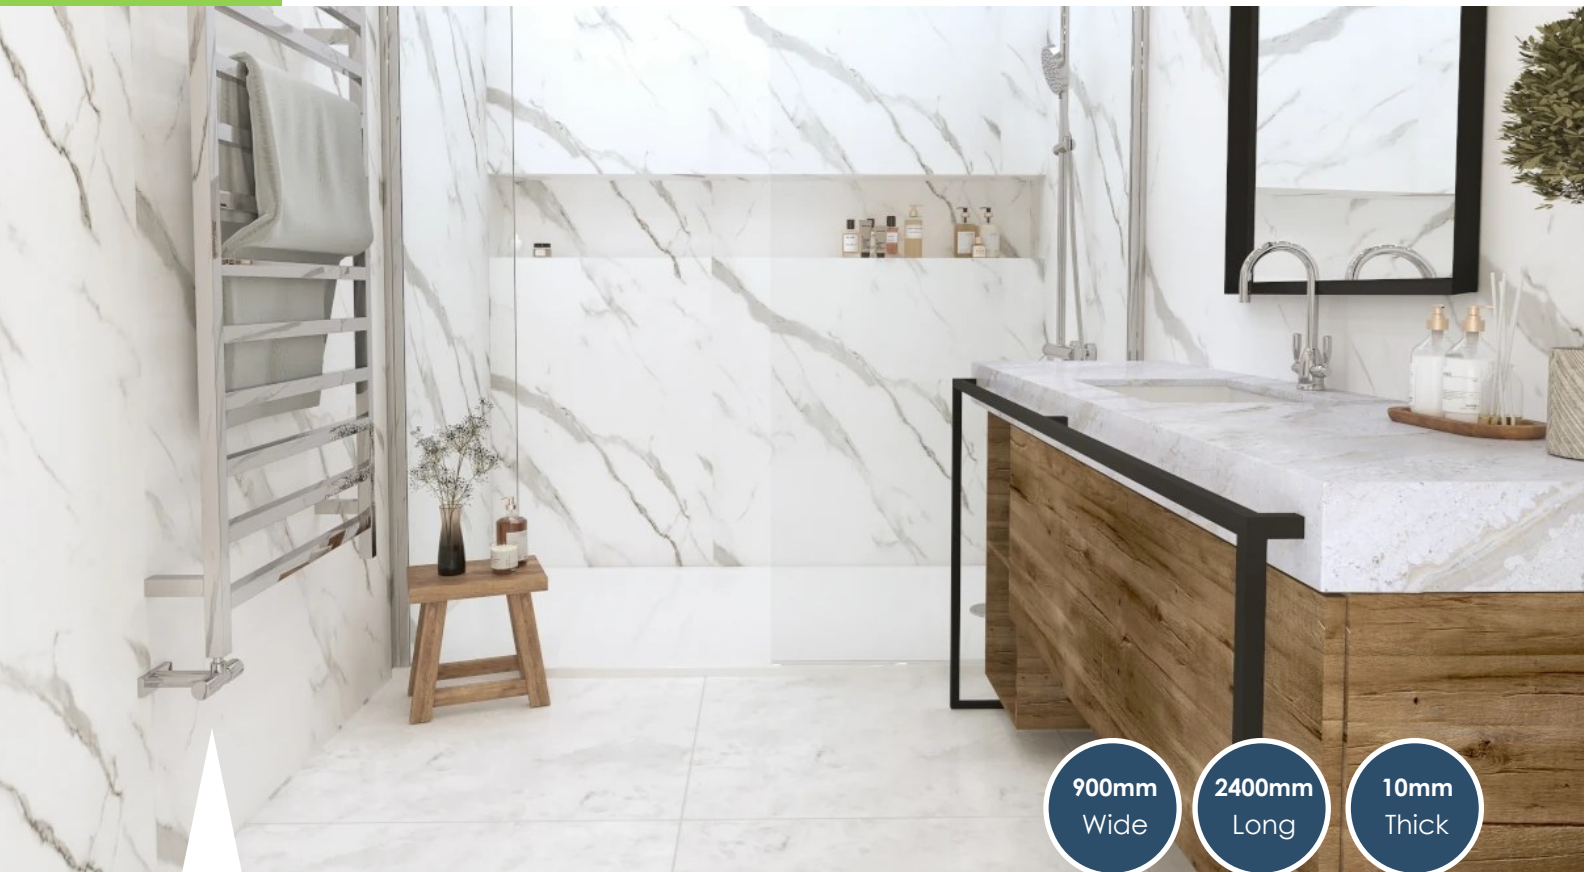

PANELS

MAXI

Shower Panels

900mm
Wide

2400mm
Long

10mm
Thick

GLOSS CARRERA
98SPQMBM20-900

WHITE SPARKLE
98SPQMBM07-900

roomliner SHOWER PANELS

1000mm
Wide

2400mm
Long

10mm
Thick

NORDIC
21SPLM3010

ZINC
21SPLM3005

PLATINUM
21SPLM3002

PORTLAND
21SPLM3003