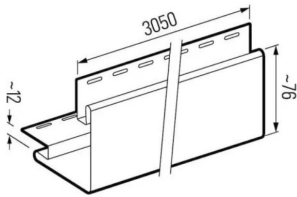

Price per Length: £20.80

INTERNAL CORNER

31mm x width 3050mm long

Price Per Length: £20.80

"J" TRIM (U CAPPING)

19mm wide x 3050mm long

Price Per Length: £7.80

EXTERNAL CORNER

76mm wide x 3050mm long

Price per length: £20.80

VENTILATION TRIM

3050mm long

Price Per Length: £6.82

STARTER TRIM

3050mm long

Price Per Length: £6.82