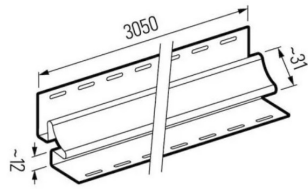

Internal
Use

WINCHESTER OAK
08VFM3025759

GOLDEN OAK
08VFM3027784

HONEY OAK
08VFM3027787

WALNUT
08VFM3027785

OAK
08VFM3008865

"H" TRIM (JOINER)

42mm x wide 3050mm long

Price per Length: £20.80

INTERNAL CORNER

31mm x width 3050mm long

Price Per Length: £20.80

"J" TRIM (U CAPPING)

19mm wide x 3050mm long

Price Per Length: £7.80

EXTERNAL CORNER