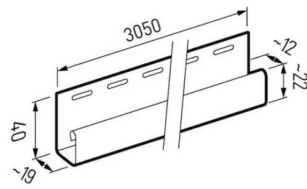

Internal
Use

WINCHESTER OAK
08VFM3025759

GOLDEN OAK
08VFM3027784

HONEY OAK
08VFM3027787

WALNUT
08VFM3027785

OAK
08VFM3008865

"H" TRIM (JOINER)

42mm x wide 3050mm long

Price per Length: £20.80

INTERNAL CORNER

31mm x width 3050mm long

Price Per Length: £20.80

"J" TRIM (U CAPPING)

19mm wide x 3050mm long

Price Per Length: £7.80

EXTERNAL CORNER