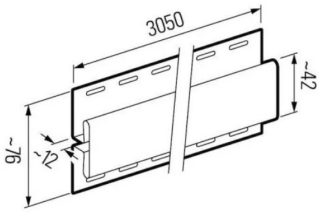

Internal
Use

WINCHESTER OAK
08VFM3025759

GOLDEN OAK
08VFM3027784

HONEY OAK
08VFM3027787

WALNUT
08VFM3027785

OAK
08VFM3008865

"H" TRIM (JOINER)

42mm x wide 3050mm long

Price per Length: £20.80

INTERNAL CORNER

31mm x width 3050mm long

Price Per Length: £20.80

"J" TRIM (U CAPPING)

19mm wide x 3050mm long

Price Per Length: £7.80

EXTERNAL CORNER