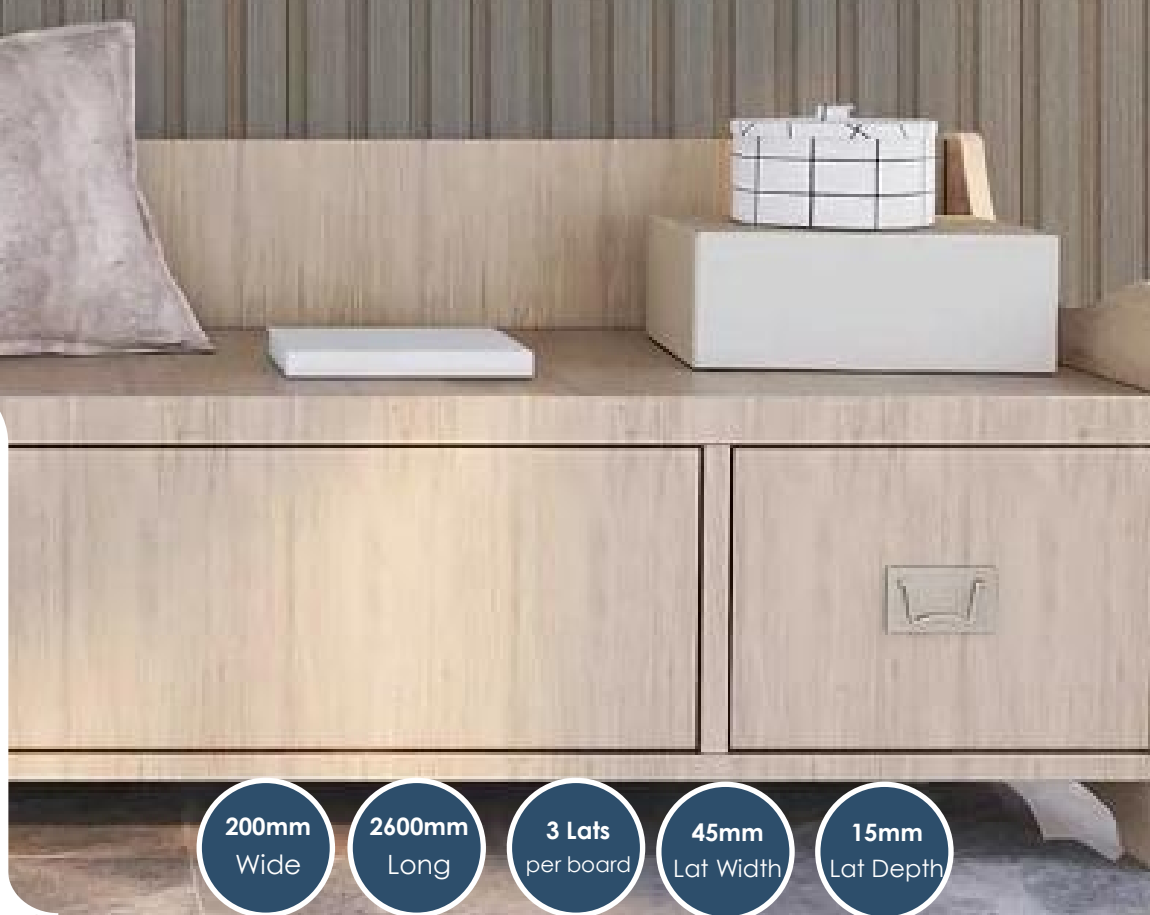

OAK
99AP4010090015

SLATWALL

THERMO-SLAT

INTERNAL WALL CLADDING RANGE

Price Per Length:
£17.55+

ASH GREY
07QMBTS01

200mm
Wide

2600mm
Long

FRONTO
SLAT PANELS

VOX

For External
and Internal Use

£
Price Per Length:
£23.72+

250mm
Wide

2950mm
Long

4 Slat
per board

External
Use